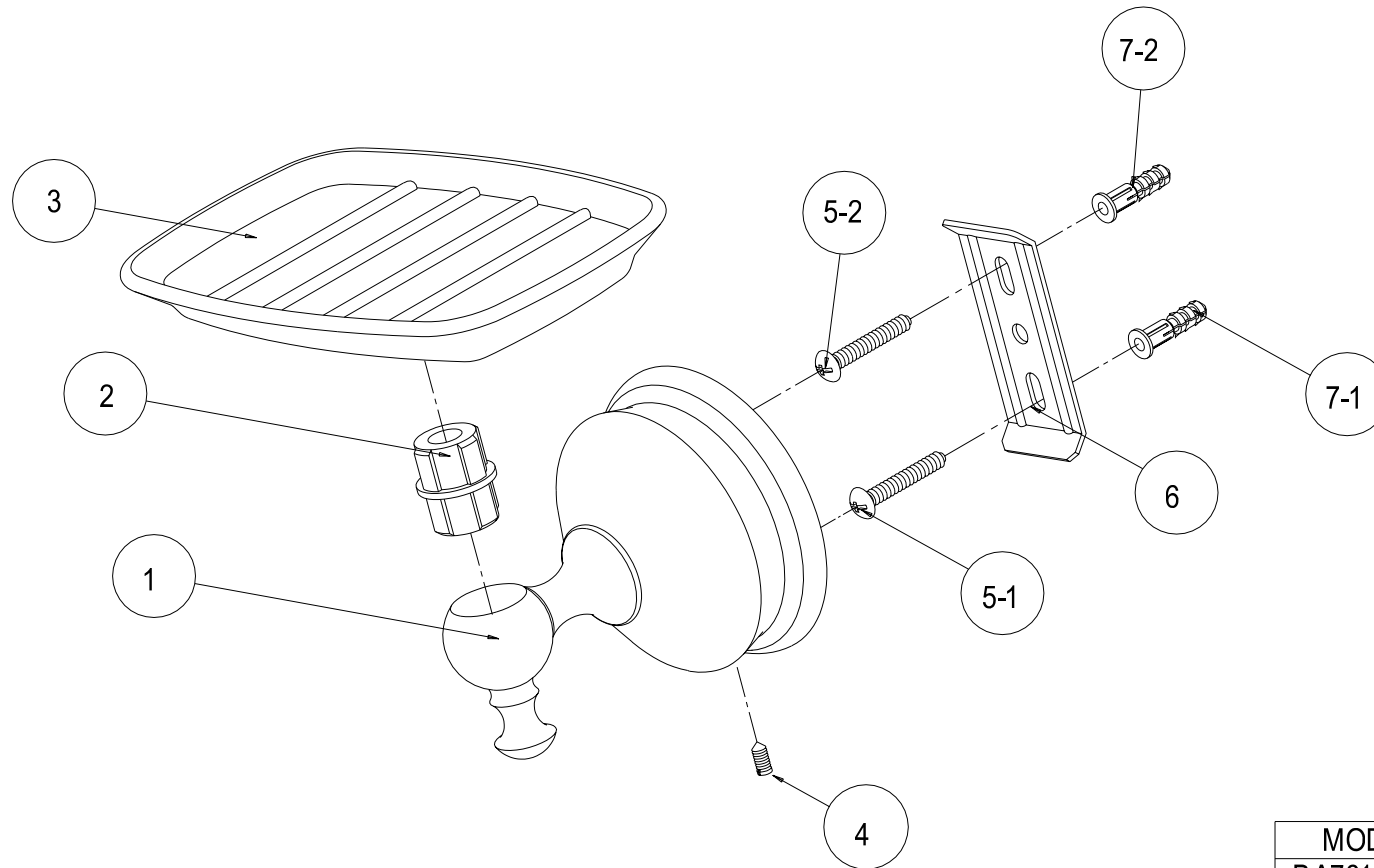

Sep 4 , 06

BA7615SN

Soap Dish Holder With Ceramic Soap Dish

MODEL	FINISH
BA7615C	Chrome
BA7615PB	Polished Brass
BA7615SN	Satin Nickel
BA7615ORB	Oil Rubbed Bronze
BA7615AB	Antique Brass
BA7615PN	Polished Nickel