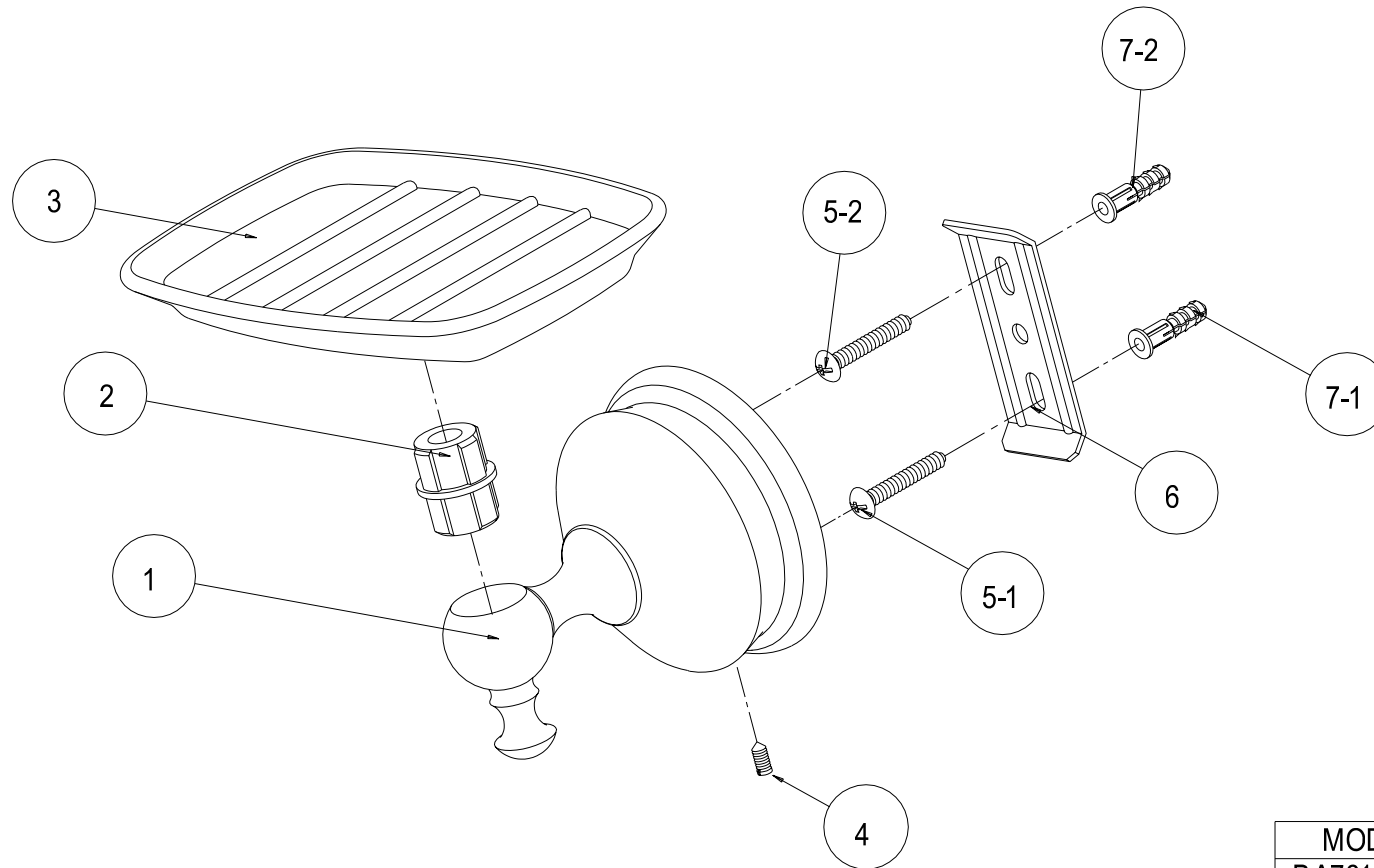

Sep 4 , 06

BA7615PB

Soap Dish Holder With Ceramic Soap Dish

MODEL	FINISH
BA7615C	Chrome
BA7615PB	Polished Brass
BA7615SN	Satin Nickel
BA7615ORB	Oil Rubbed Bronze
BA7615AB	Antique Brass
BA7615PN	Polished Nickel