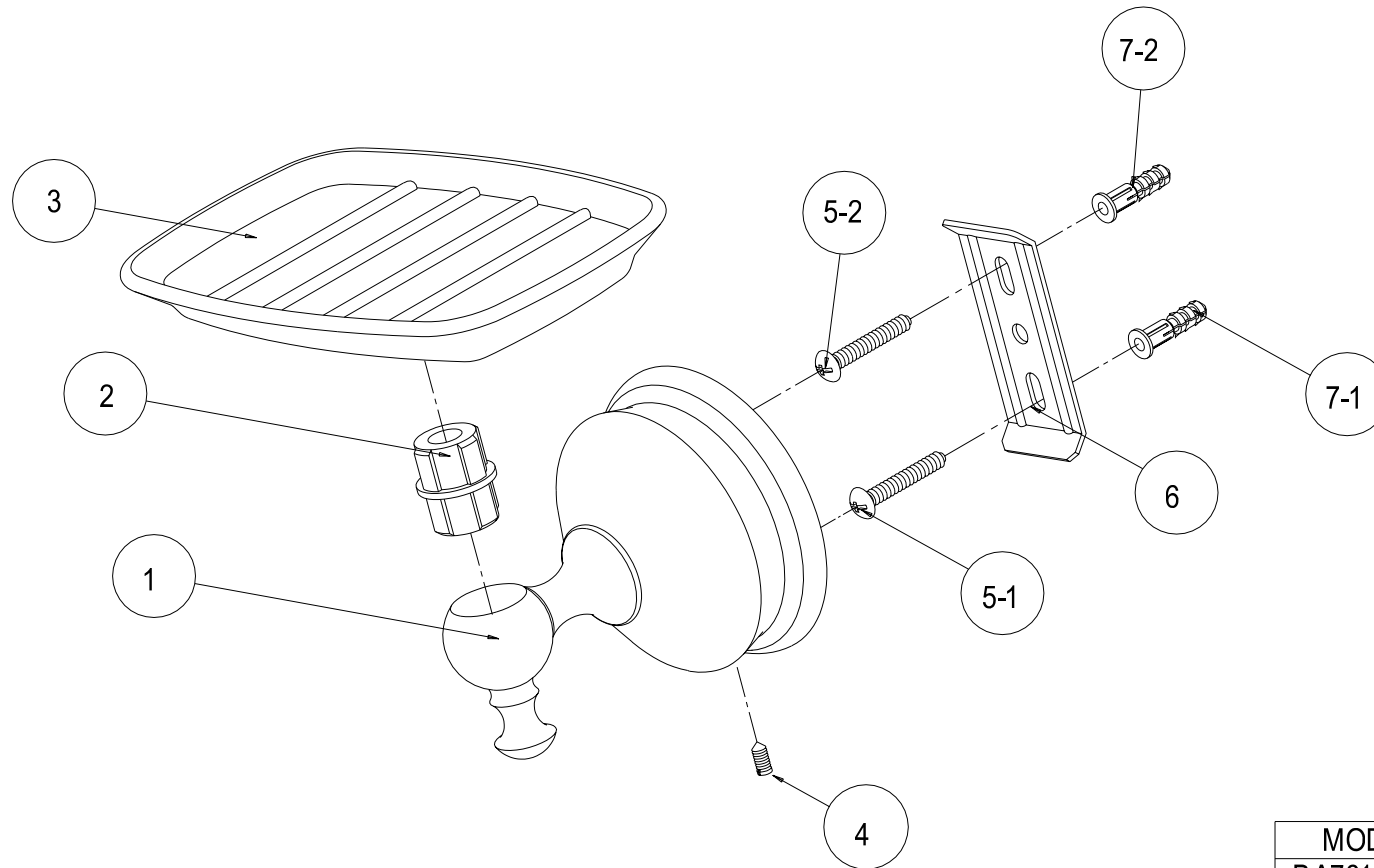

Sep 4 , 06

BA7615ORB

Soap Dish Holder With Ceramic Soap Dish

MODEL	FINISH
BA7615C	Chrome
BA7615PB	Polished Brass
BA7615SN	Satin Nickel
BA7615ORB	Oil Rubbed Bronze
BA7615AB	Antique Brass
BA7615PN	Polished Nickel