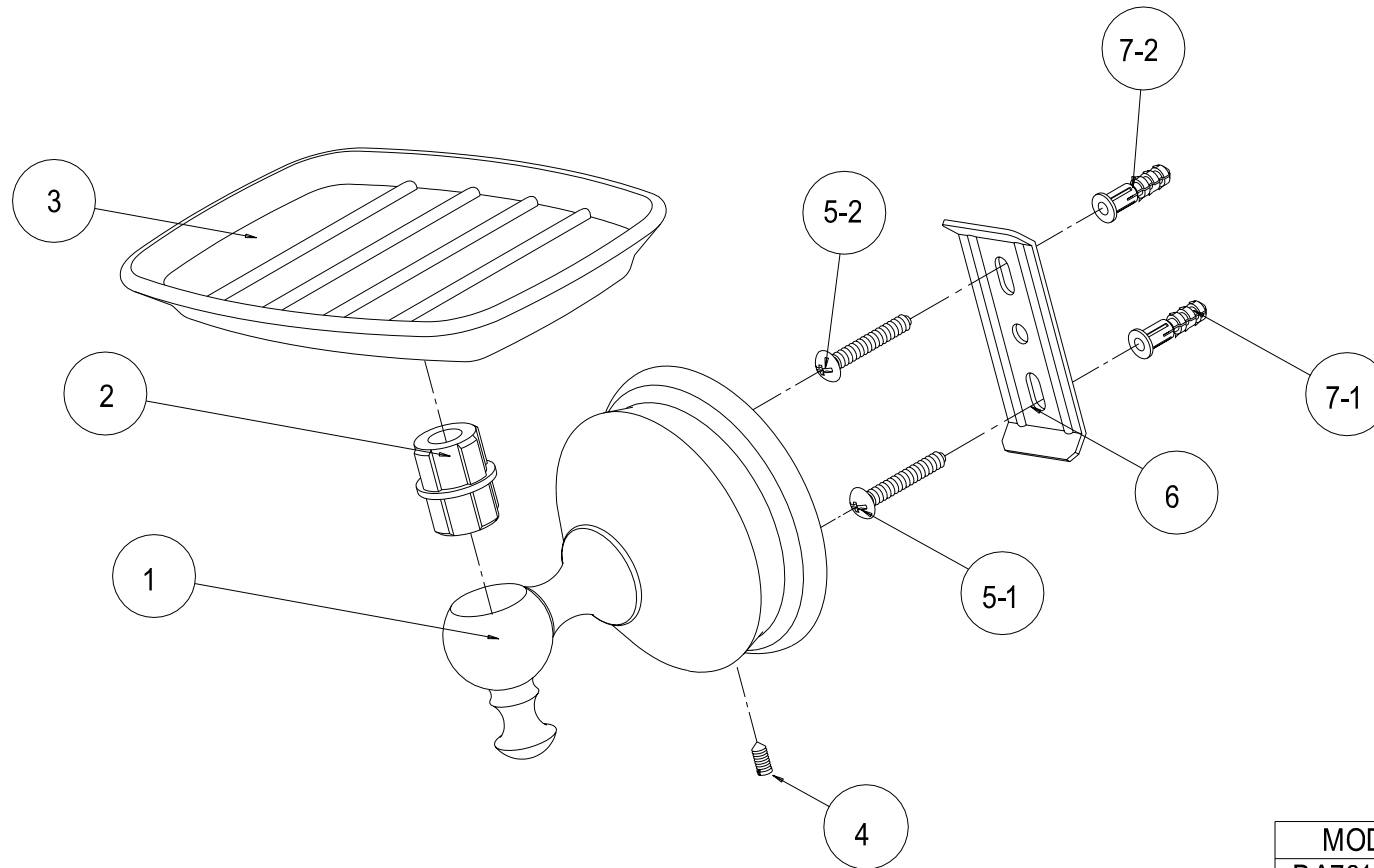

# BA7615C

Soap Dish Holder With Ceramic Soap Dish

MODEL	FINISH
BA7615C	Chrome
BA7615PB	Polished Brass
BA7615SN	Satin Nickel
BA7615ORB	Oil Rubbed Bronze
BA7615AB	Antique Brass
BA7615PN	Polished Nickel