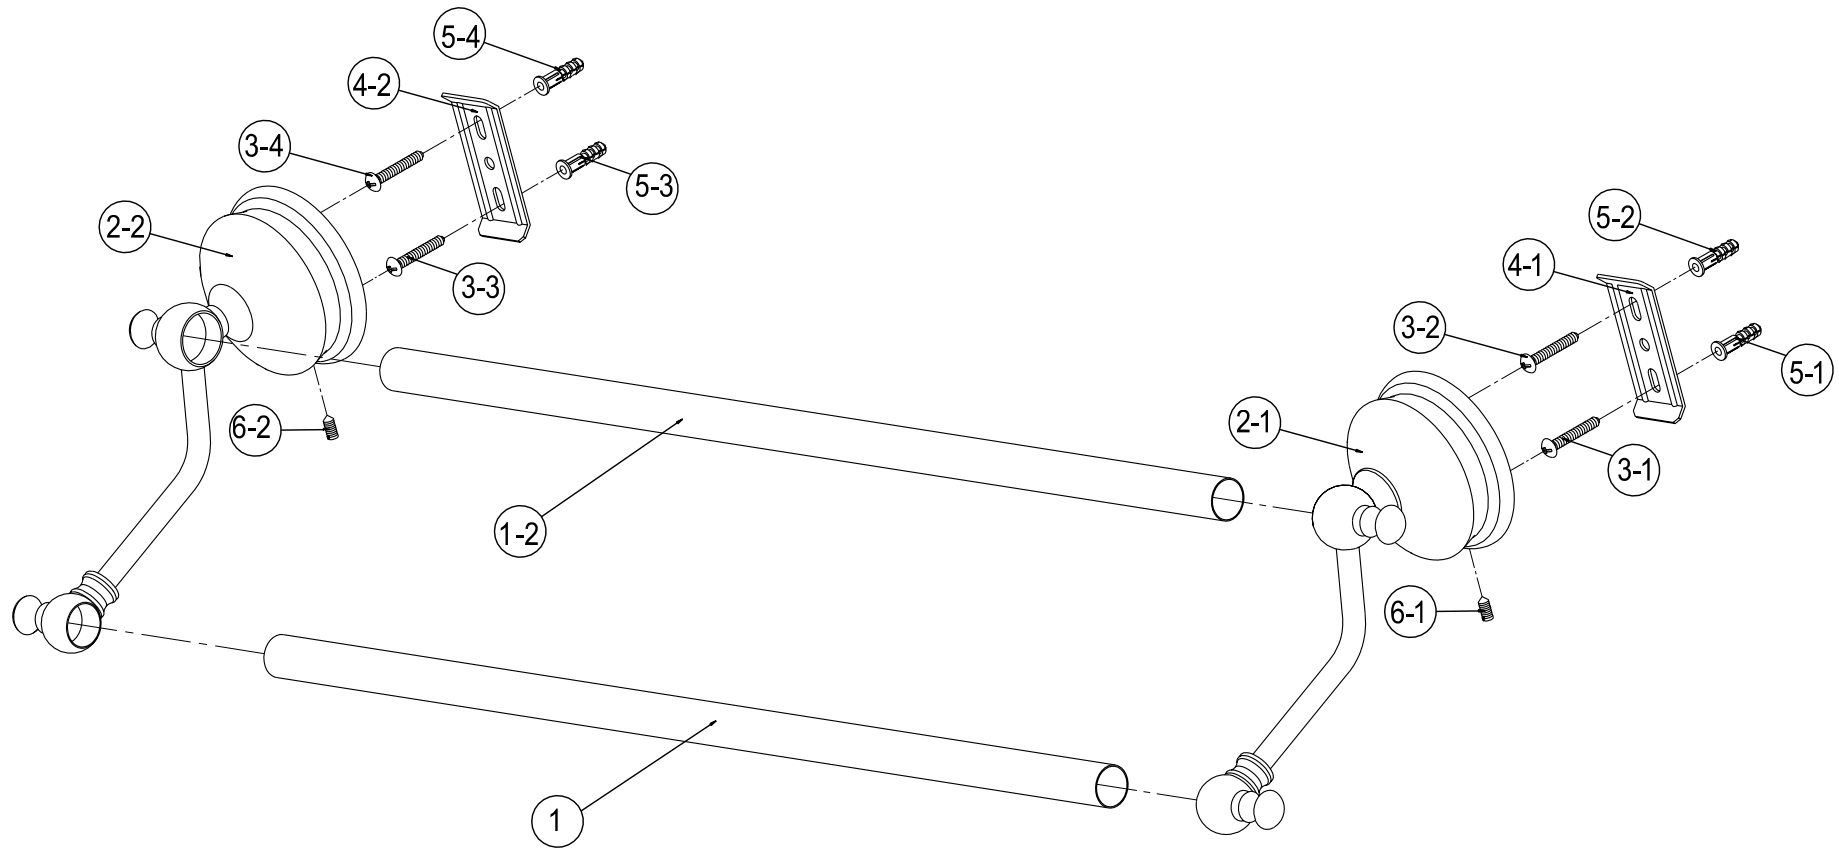

Sep 4 , 06

BA7613SN

24" Dual Towel Bar

MODEL	FINISH
BA7613C	Chrome
BA7613PB	Polished Brass
BA7613SN	Satin Nickel
BA7613ORB	Oil Rubbed Bronze
BA7613AB	Antique Brass
BA7613PN	Polished Nickel