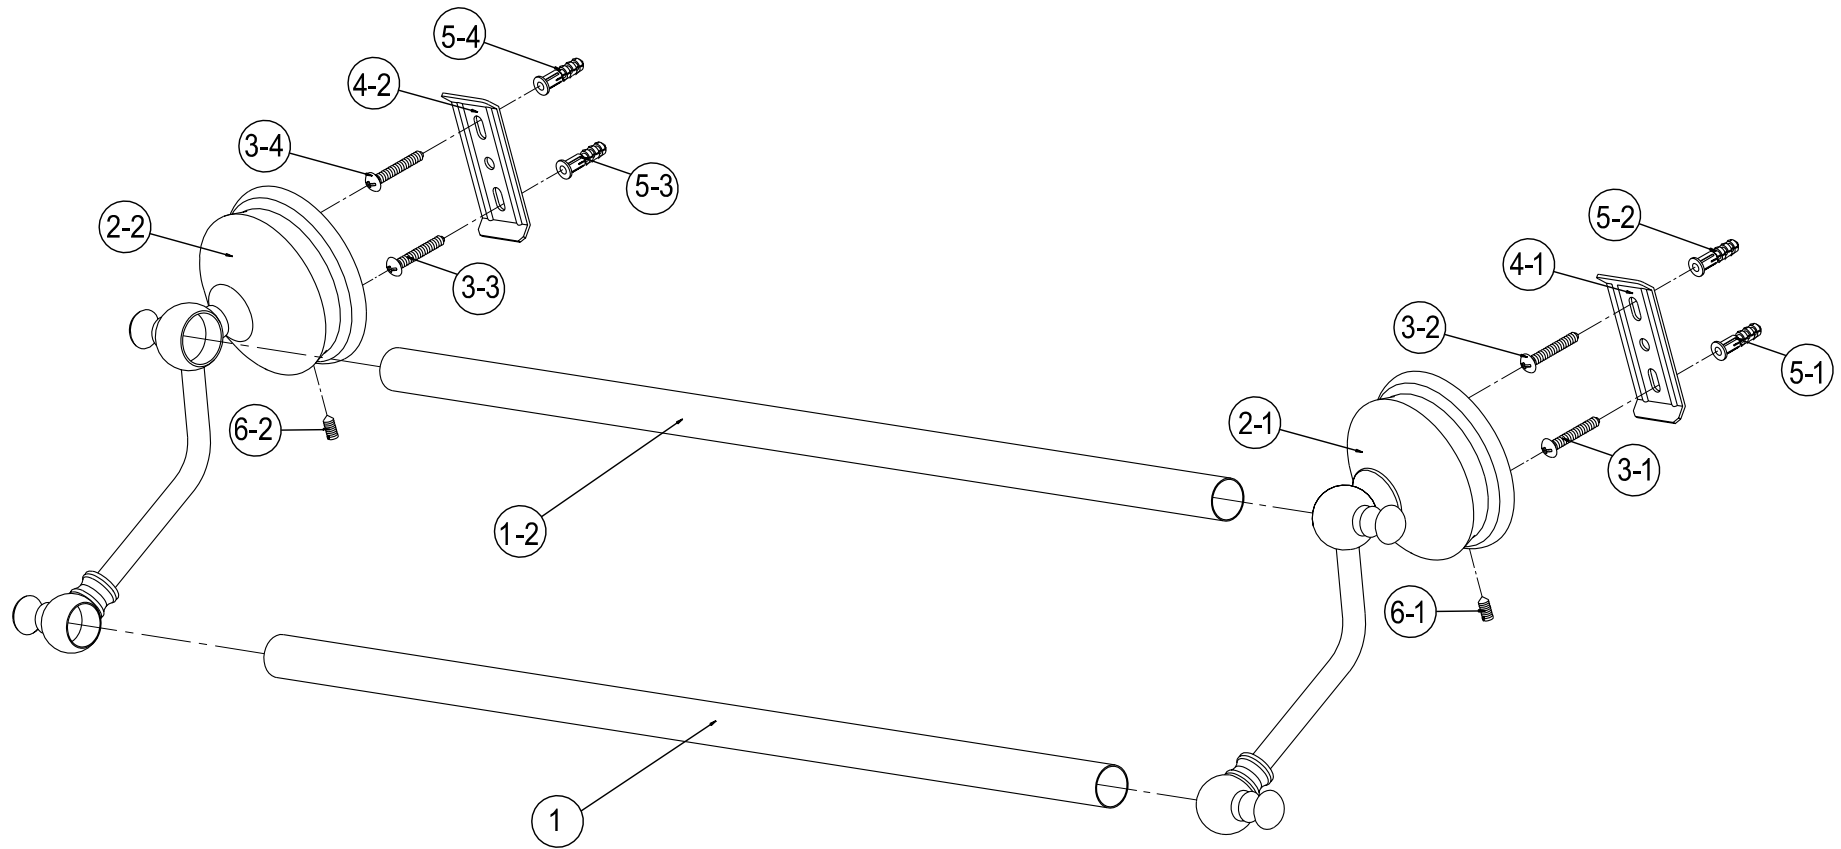

Sep 4 , 06

BA7613PB

24" Dual Towel Bar

MODEL	FINISH
BA7613C	Chrome
BA7613PB	Polished Brass
BA7613SN	Satin Nickel
BA7613ORB	Oil Rubbed Bronze
BA7613AB	Antique Brass
BA7613PN	Polished Nickel