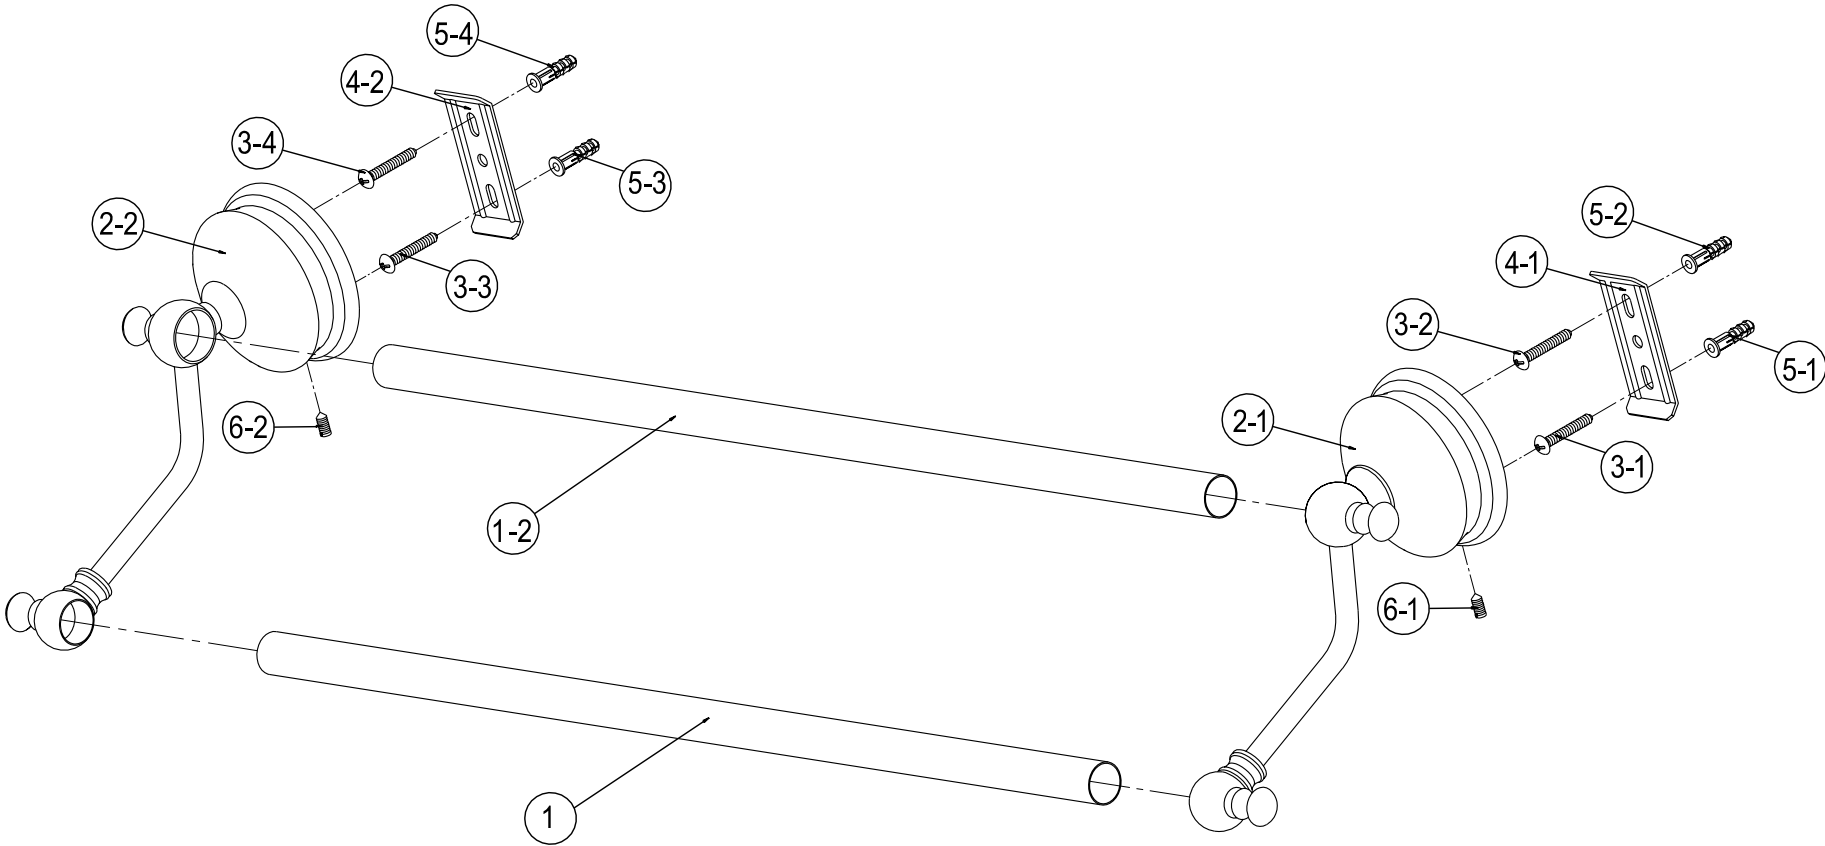

# BA7613ORB

24" Dual Towel Bar

MODEL	FINISH
BA7613C	Chrome
BA7613PB	Polished Brass
BA7613SN	Satin Nickel
BA7613ORB	Oil Rubbed Bronze
BA7613AB	Antique Brass
BA7613PN	Polished Nickel