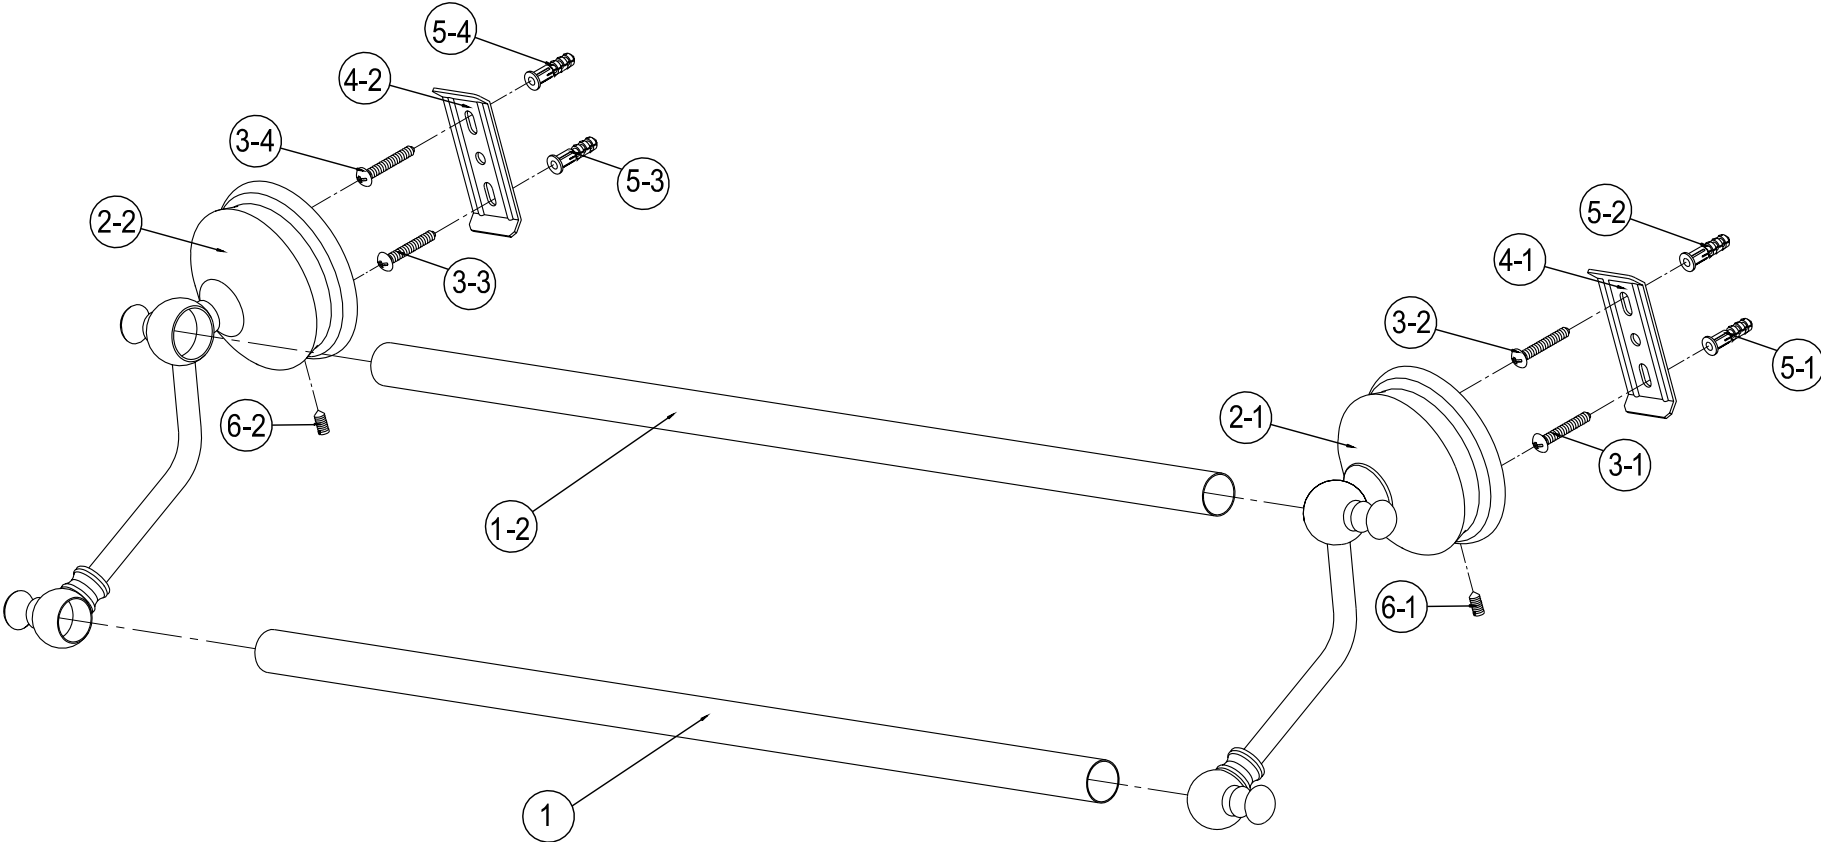

# BA7613C

## 24" Dual Towel Bar

| MODEL     | FINISH            |
|-----------|-------------------|
| BA7613C   | Chrome            |
| BA7613PB  | Polished Brass    |
| BA7613SN  | Satin Nickel      |
| BA7613ORB | Oil Rubbed Bronze |
| BA7613AB  | Antique Brass     |
| BA7613PN  | Polished Nickel   |