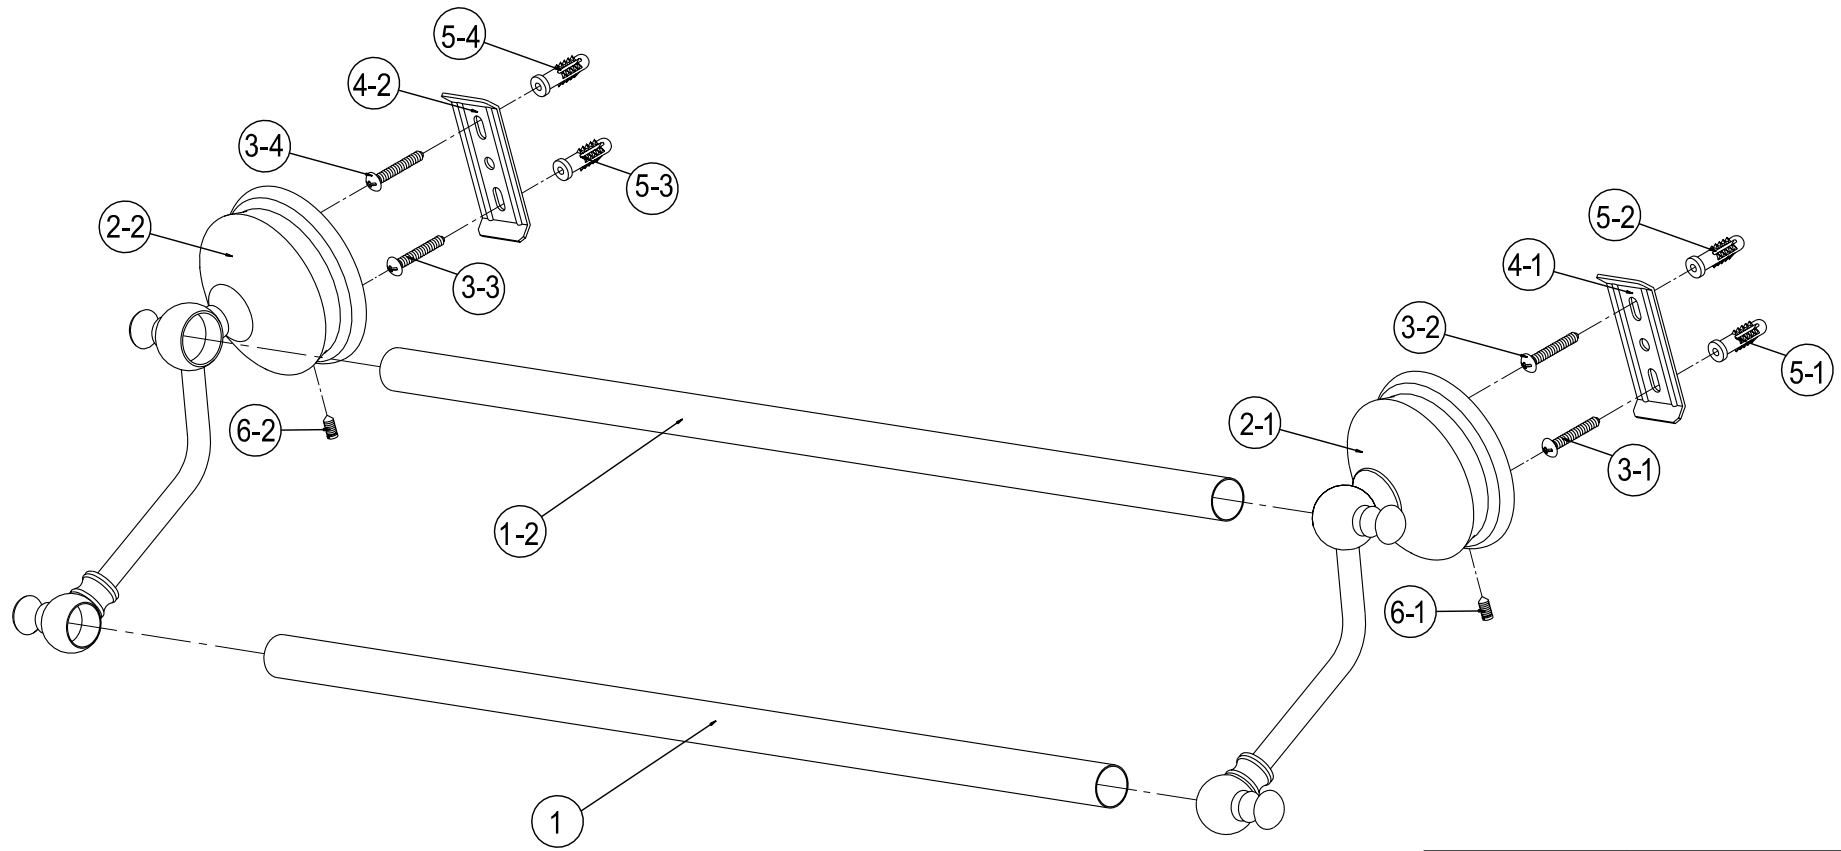

Sep 4, 06

BA7612SN

18" Towel Bar

MODEL	FINISH
BA7613C	Chrome
BA7613PB	Polished Brass
BA7613SN	Satin Nickel
BA7613ORB	Oil Rubbed Bronze
BA7613AB	Antique Brass
BA7613PN	Polished Nickel