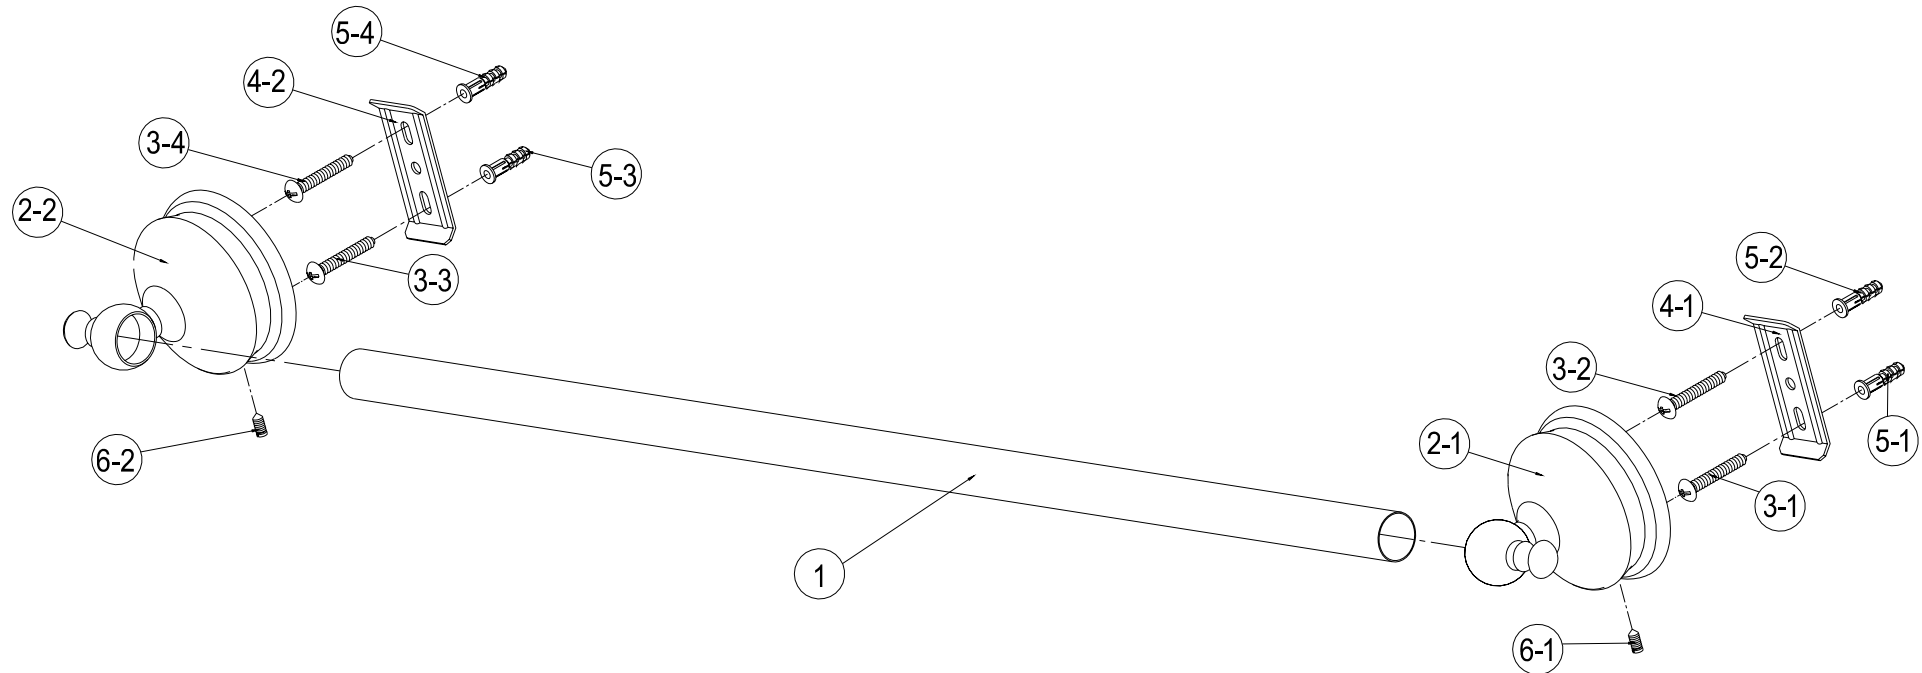

# BA7611SN

24" Towel Bar

MODEL	FINISH
BA7611C	Chrome
BA7611PB	Polished Brass
BA7611SN	Satin Nickel
BA7611ORB	Oil Rubbed Bronze
BA7611AB	Antique Brass
BA7611PN	Polished Nickel