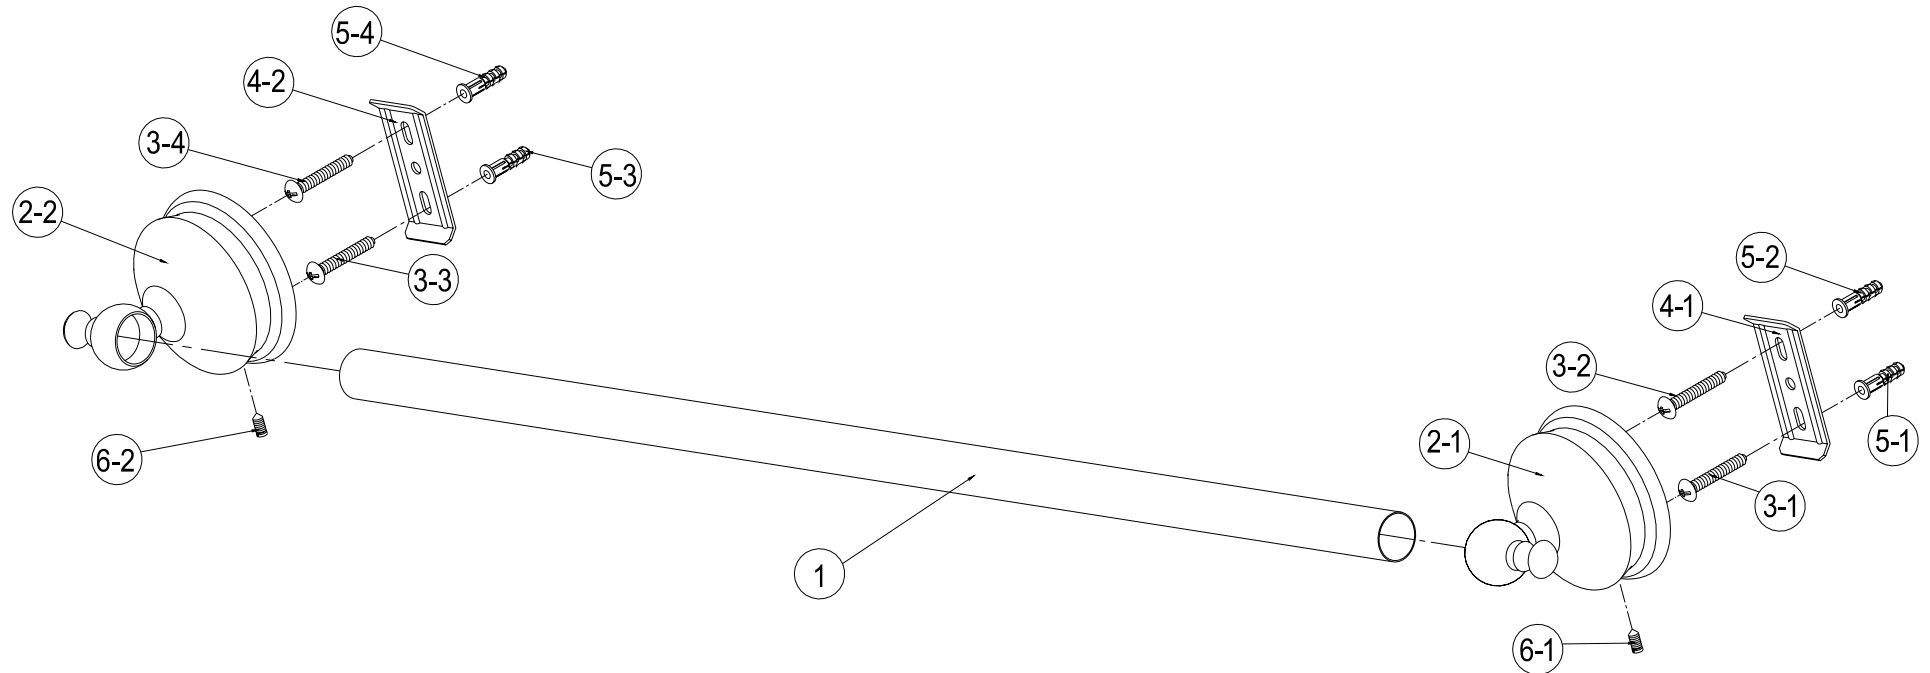

BA7611PB

Sep 4 , 06

24" Towel Bar

MODEL	FINISH
BA7611C	Chrome
BA7611PB	Polished Brass
BA7611SN	Satin Nickel
BA7611ORB	Oil Rubbed Bronze
BA7611AB	Antique Brass
BA7611PN	Polished Nickel