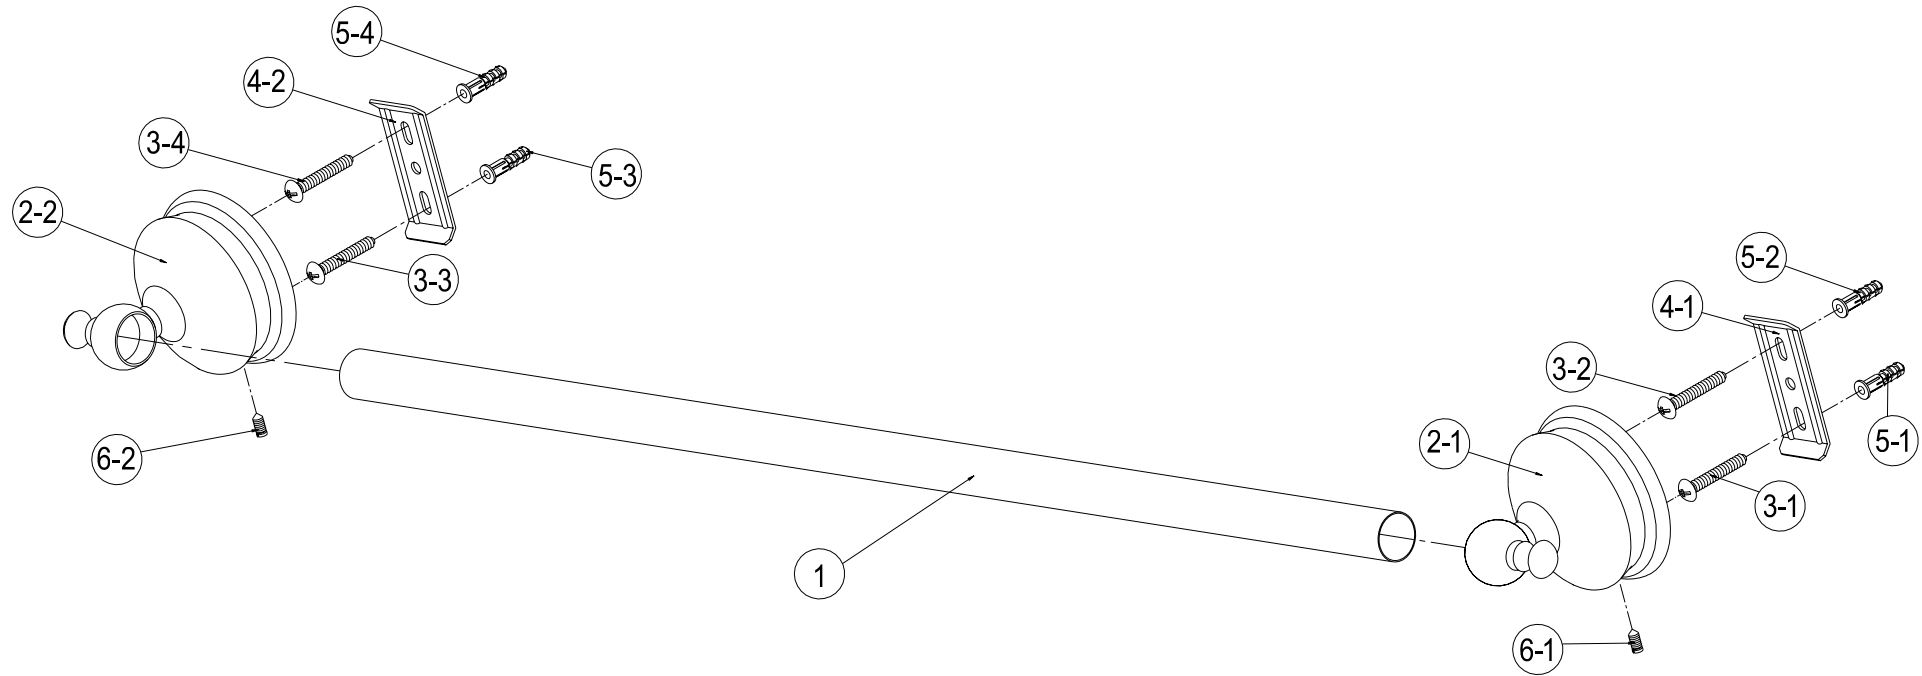

Sep 4 , 06

BA7611ORB

24" Towel Bar

MODEL	FINISH
BA7611C	Chrome
BA7611PB	Polished Brass
BA7611SN	Satin Nickel
BA7611ORB	Oil Rubbed Bronze
BA7611AB	Antique Brass
BA7611PN	Polished Nickel