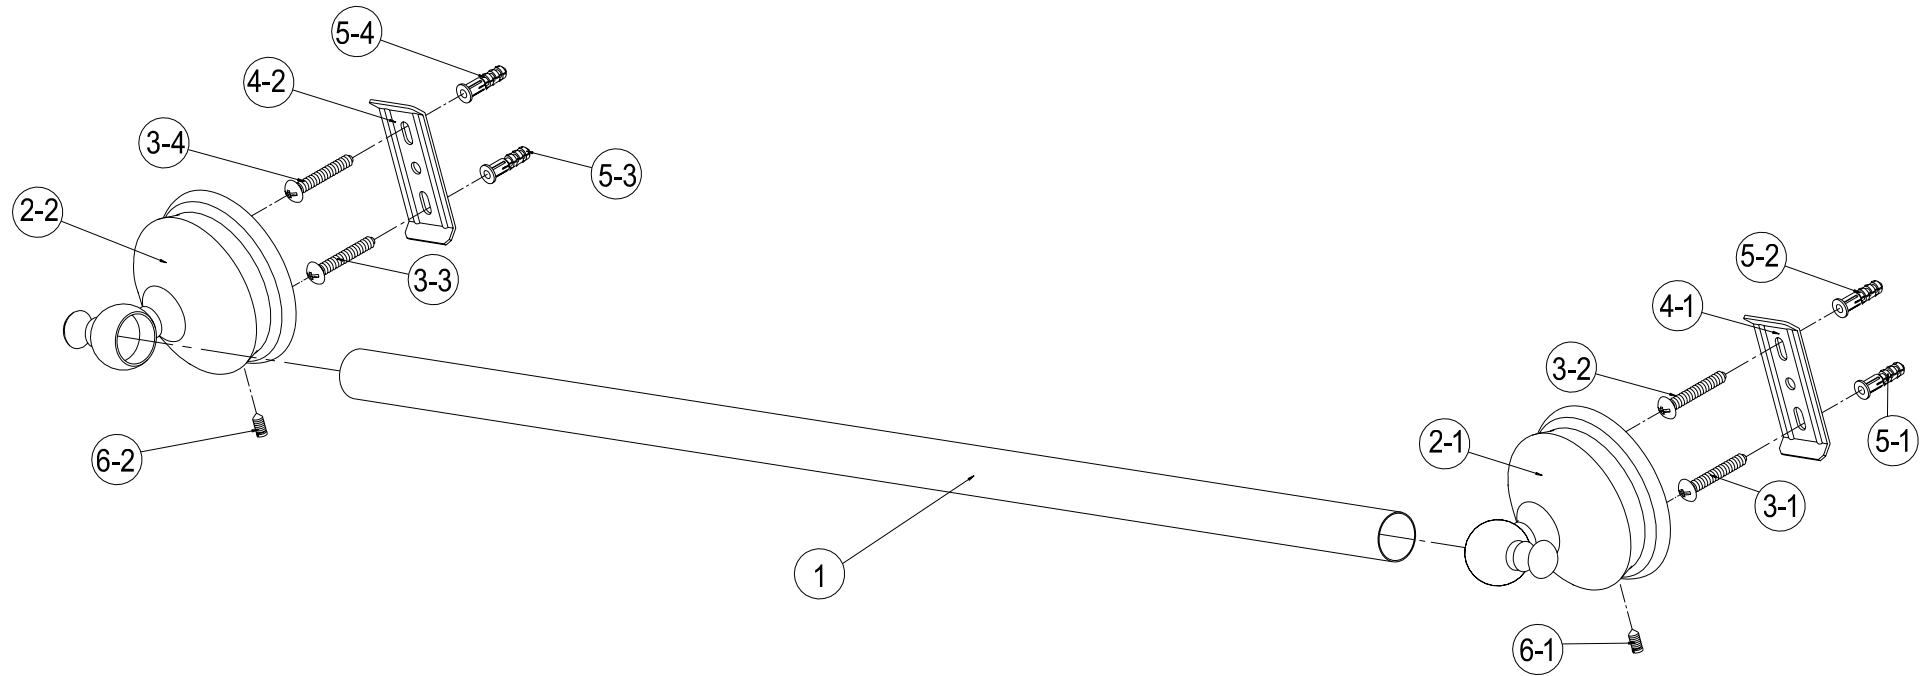

Sep 4 , 06

BA7611C

24" Towel Bar

MODEL	FINISH
BA7611C	Chrome
BA7611PB	Polished Brass
BA7611SN	Satin Nickel
BA7611ORB	Oil Rubbed Bronze
BA7611AB	Antique Brass
BA7611PN	Polished Nickel