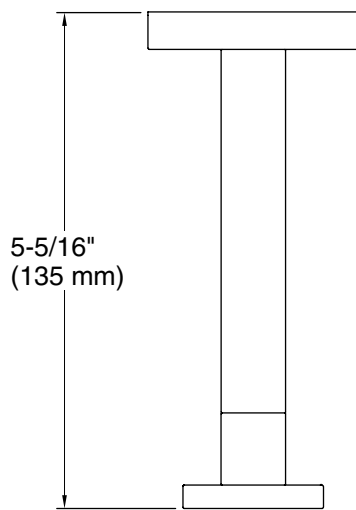

### FEATURES

P34408

- Solid brass construction for durability and reliability
- Complements the One collection

### SPECIFIED MODEL

Model	Description	Finishes			
P34408-00	One Toilet Paper Holder	<input type="checkbox"/> CP Polished Chrome	<input type="checkbox"/> AD Nickel Silver	<input type="checkbox"/> AG Brushed Nickel	<input type="checkbox"/> GN Gunmetal
		<input type="checkbox"/> BL Matte Black	<input type="checkbox"/> SN Polished Nickel	<input type="checkbox"/> ULB Unlacquered Brass	