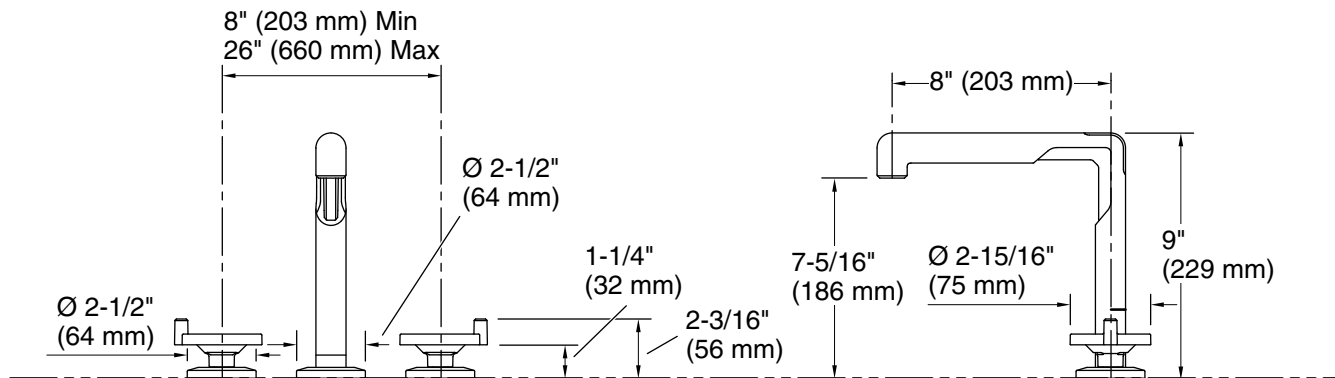

KALLISTA®

Vice™ by KALLISTA
Deck-mount Bath Faucet, Wheel Handle
P34891-BAF

Features

- High-quality solid metal construction for durability and reliability
- Diverter, handshower, and handshower trim sold separately
- Widespread bath faucet for 8" (203 mm) - 26" (660 mm) centers
- Required rough-in sold separately (P19303-00-NA)

For the most current Specification Sheet, go to www.kallista.com.

10-16-2025 01:30 - US/CA

KALLISTA

Vice™ by KALLISTA
Deck-mount Bath Faucet, Wheel Handle
P34891-BAF

Technical Information

All product dimensions are nominal.

Spout:

Spout reach: 8" (203 mm)

Notes

Install this product according to the installation instructions.

ADA, OBC, CSA B651 compliant when installed to the specific requirements of these regulations.