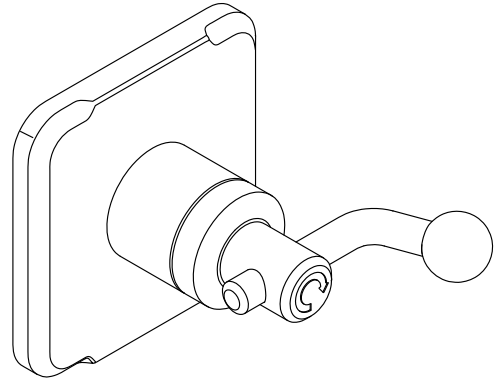

KALLISTA®

Vice™ by KALLISTA Single Control trim, crank handle P34866-CP

Features

- High-quality metal construction for durability and reliability
- Maintains water temperature within +/-3 degrees Fahrenheit
- Features a high-temperature-limit stop to help prevent scalding
- Required rough-in sold separately

Required Products/Accessories

P29500-00 Thermostatic rough-in with integrated volume control

or

P29500-WS Thermostatic rough-in with volume control & stops

or

P19310-00 Pressure Balance Rough-In

or

P19310-WS Pressure Balance Rough-In Valve With Stops

or

P29306-WS High Flow Pressure Balance Rough-In Assembly

Recommended Products/Accessories

P34582-CP Widespread Sink Faucet, Lever Handles

P34583-CP Single-control sink faucet

P34585-CP Deck-mount Bath Faucet, Lever Handle

P34593-CP Showerhead with Arm

ADA

CSA B651

OBC

Codes/Standards

ASME A112.18.1/CSA B125.1

ADA

ICC/ANSI A117.1

CSA B651

OBC

KALLISTA® Five-Year Limited Warranty

See website for detailed warranty information.

Available Colors/Finishes

Color tiles intended for reference only.

Color	Code	Description

CP	Polished Chrome