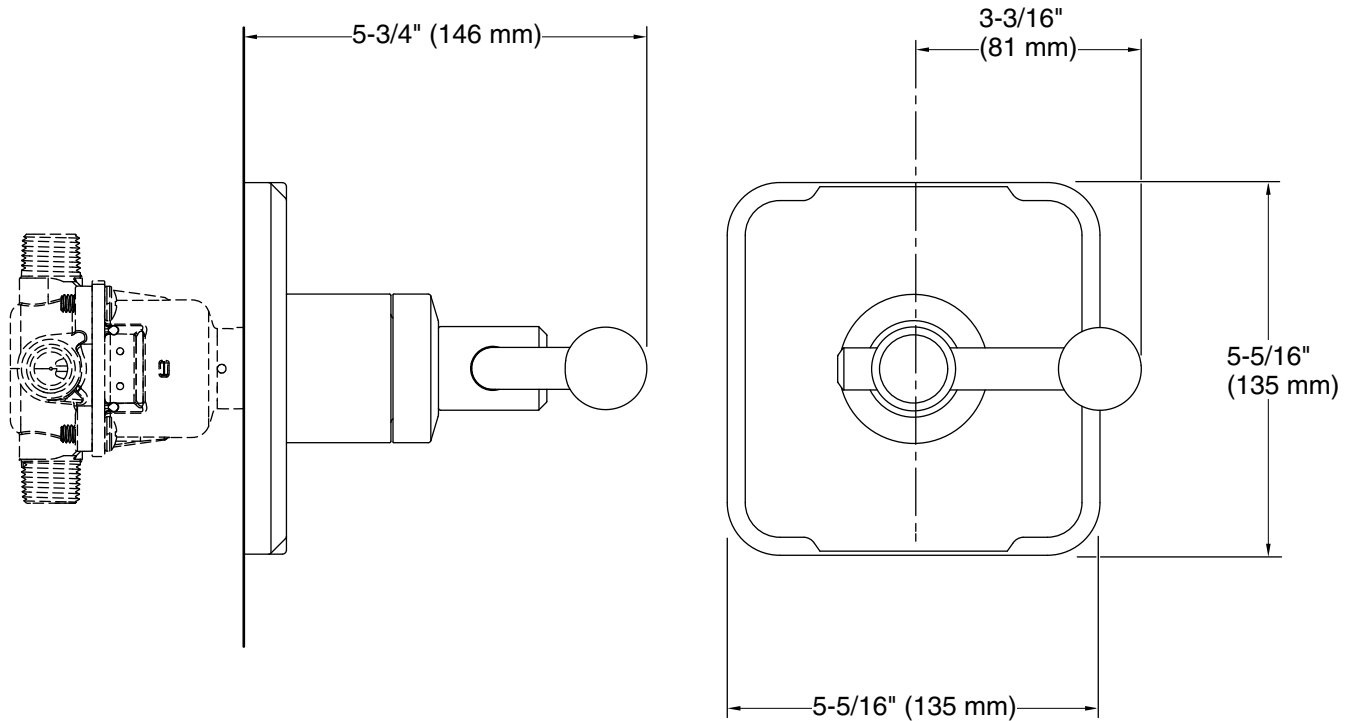

CP	Polished Chrome
----	-----------------

KALLISTA

Vice™ by KALLISTA
Single Control trim, crank handle
P34866-CP

Technical Information

All product dimensions are nominal.

Notes

Install this product according to the installation instructions.