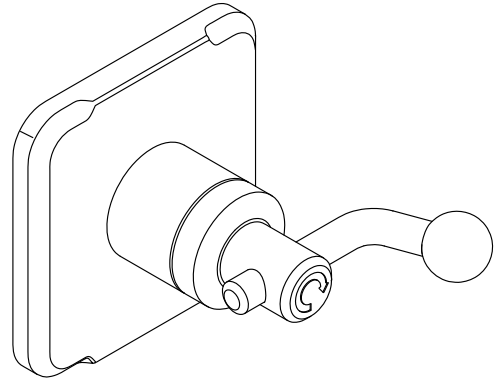

or

P29306-WS High Flow Pressure Balance Rough-In Assembly

### Recommended Products/Accessories

P34582-CP Widespread Sink Faucet, Lever Handles

P34583-CP Single-control sink faucet

P34585-CP Deck-mount Bath Faucet, Lever Handle

P34593-CP Showerhead with Arm

**ADA**