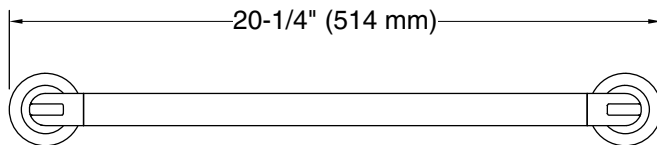

KALLISTA®

Vice™ by KALLISTA
Towel Bar, 18"
P34594-CP

Features

- High-quality solid metal construction for durability and reliability

Installation

- Includes hex wrench for installation

Recommended Products/Accessories

Codes/Standards

None Applicable

KALLISTA® Five-Year Limited Warranty

See website for detailed warranty
information.

KALLISTA

Vice™ by KALLISTA
Towel Bar, 18"
P34594-CP

Technical Information

All product dimensions are nominal.