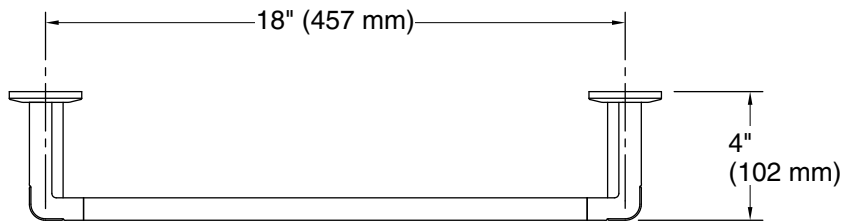

KALLISTA®

Vice™ by KALLISTA
Towel Bar, 18"
P34594-CP

Features

- High-quality solid metal construction for durability and reliability

Installation

- Includes hex wrench for installation

Recommended Products/Accessories

Codes/Standards

None Applicable

KALLISTA® Five-Year Limited Warranty

See website for detailed warranty
information.

KALLISTA

Vice™ by KALLISTA
Towel Bar, 18"
P34594-CP

Technical Information

All product dimensions are nominal.