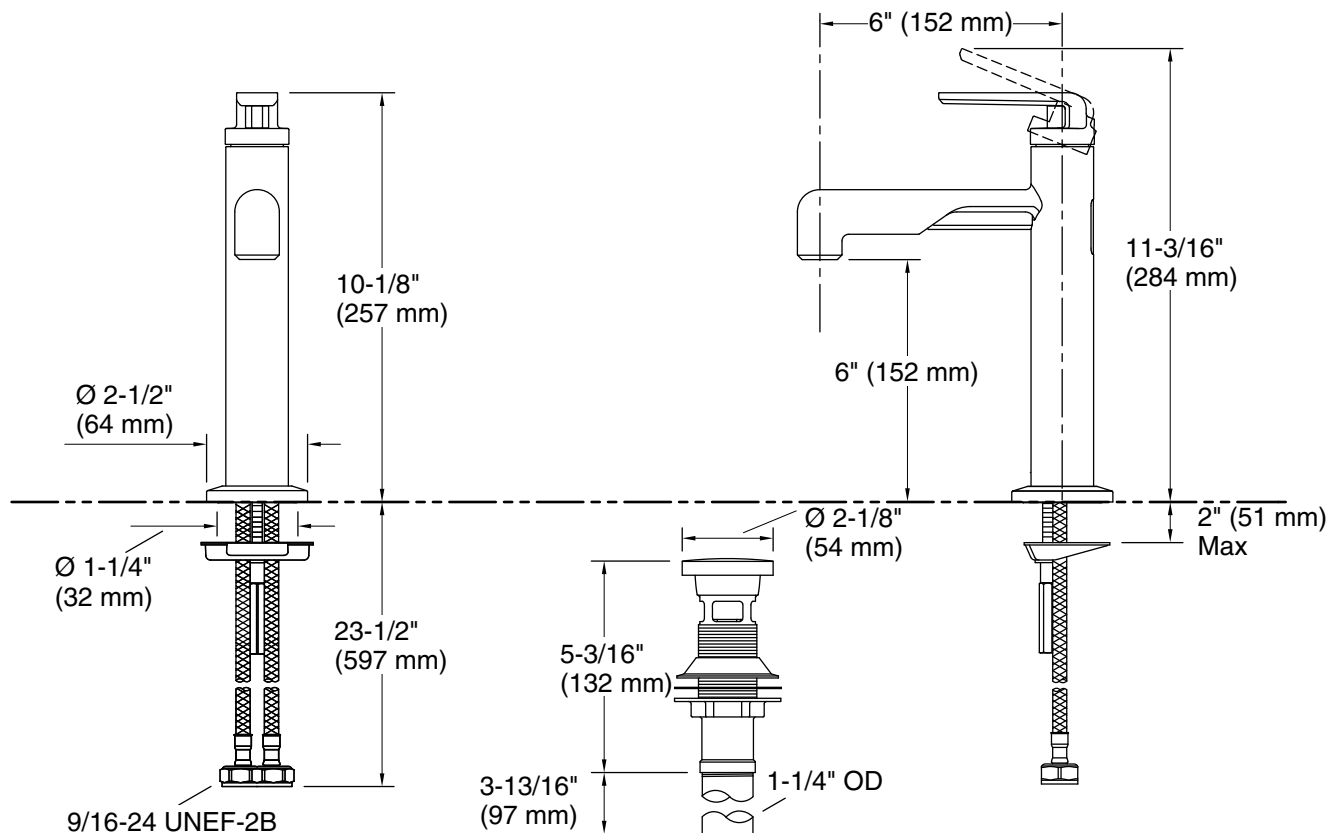

KALLISTA®

Vice™ by KALLISTA
Single-control sink faucet
P34583-CP

Features

- High-quality solid metal construction for durability and reliability
- 1.2 gpm (4.5 lpm) maximum flow rate
- Includes soft-touch drain
- Laminar flow
- Single-hole installation

KALLISTA

Vice™ by KALLISTA
Single-control sink faucet
P34583-CP

Technical Information

All product dimensions are nominal.

Faucet flow rate: 1.2 gal/min (4.5 l/min)

Drain included: Yes

Drain with overflow: Yes

Drain tailpiece included: Yes

Spout:

Spout reach: 6" (152 mm)

Notes

Install this product according to the installation guide.

1-888-4-KALLISTA (1-888-452-5547)

Kallista reserves the right to make revisions without notice to product specifications.