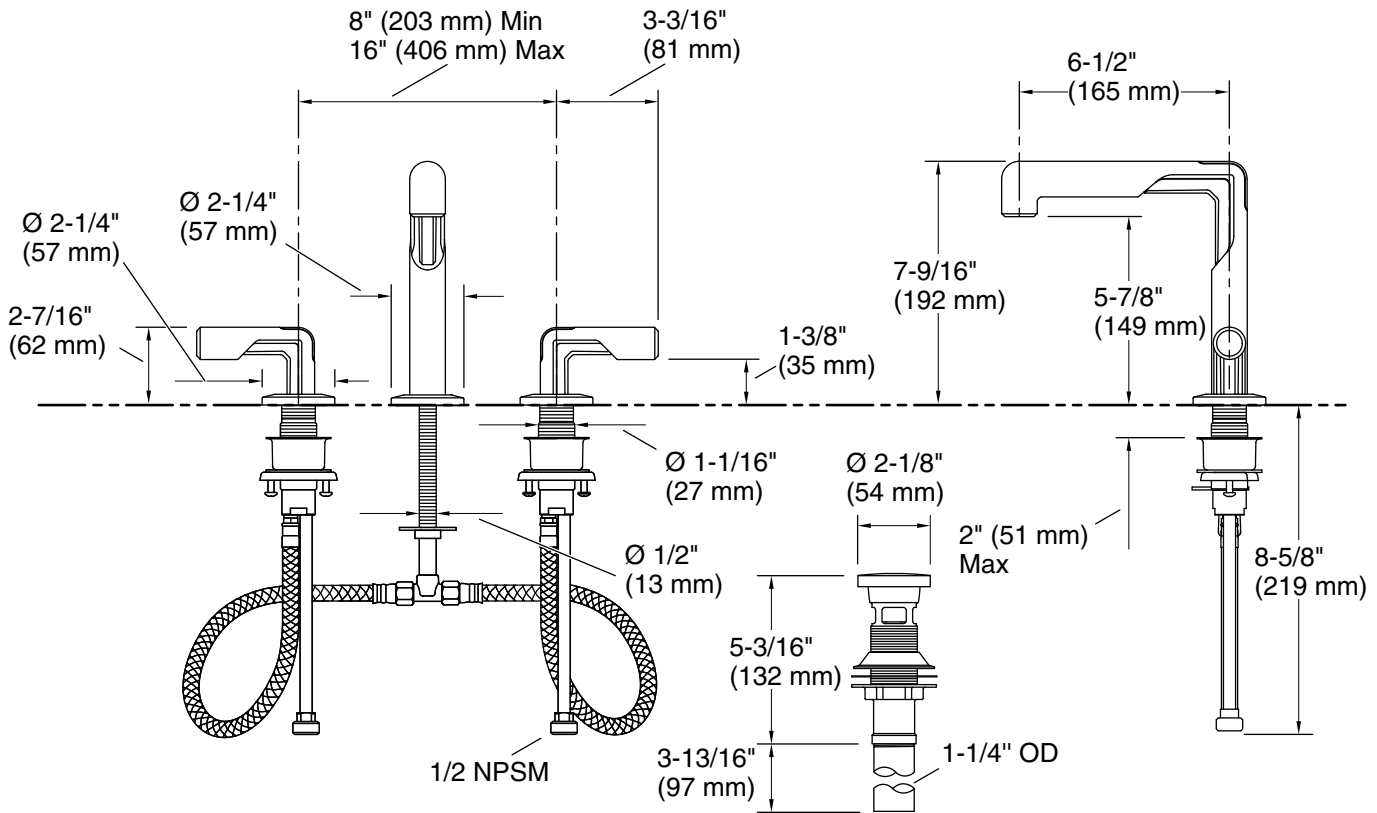

## Features

- High-quality solid metal construction for durability and reliability
- Widespread sink faucet for 8" – 16" (203 – 406 mm) centers
- 1.2 gpm (4.5 lpm) maximum flow rate
- Includes soft-touch drain
- Laminar flow

## Technical Information

All product dimensions are nominal.

Faucet flow rate: 1.2 gal/min (4.5 l/min)

Drain included: Yes

Drain with overflow: Yes

Drain tailpiece included: Yes

Spout:

Spout reach: 6-1/2" (165 mm)