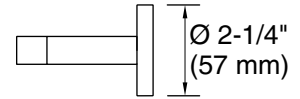

Color tiles intended for reference only.

Color	Code	Description
	AD	Nickel Silver
	CP	Polished Chrome
	BL	Matte Black
	LB	Bronze
	ULB	Unlacquered Brass
	BAF	Brushed French Gold
	SN	Polished Nickel

Technical Information