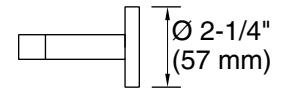

KALLISTA

One™ by KALLISTA
Towel Bar, 24"
P34401-00

Technical Information

All product dimensions are nominal.

Material: Brass

1-888-4-KALLISTA (1-888-452-5547)

Kallista reserves the right to make revisions without notice to product specifications.

For the most current Specification Sheet, go to www.kallista.com.

1-29-2022 04:21 - US/CA/CN/MX/GB