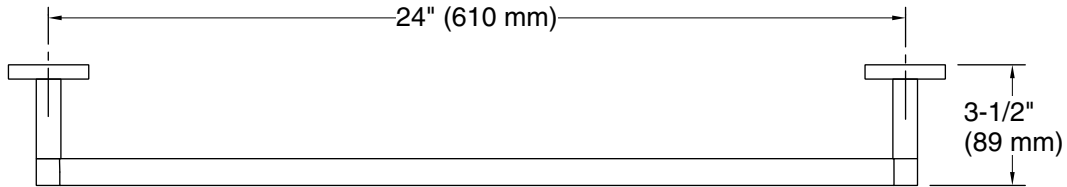

KALLISTA

One™ by KALLISTA
Towel Bar, 24"
P34401-00

Technical Information

All product dimensions are nominal.

Material: Brass

1-888-4-KALLISTA (1-888-452-5547)

Kallista reserves the right to make revisions without notice to product specifications.