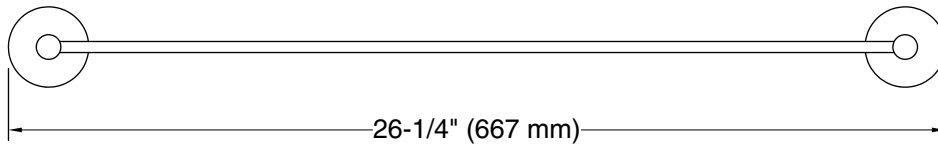

KALLISTA

One™ by KALLISTA
Towel Bar, 24"
P34401-00

Technical Information

All product dimensions are nominal.

Material: Brass

1-888-4-KALLISTA (1-888-452-5547)

Kallista reserves the right to make revisions without notice to product specifications.