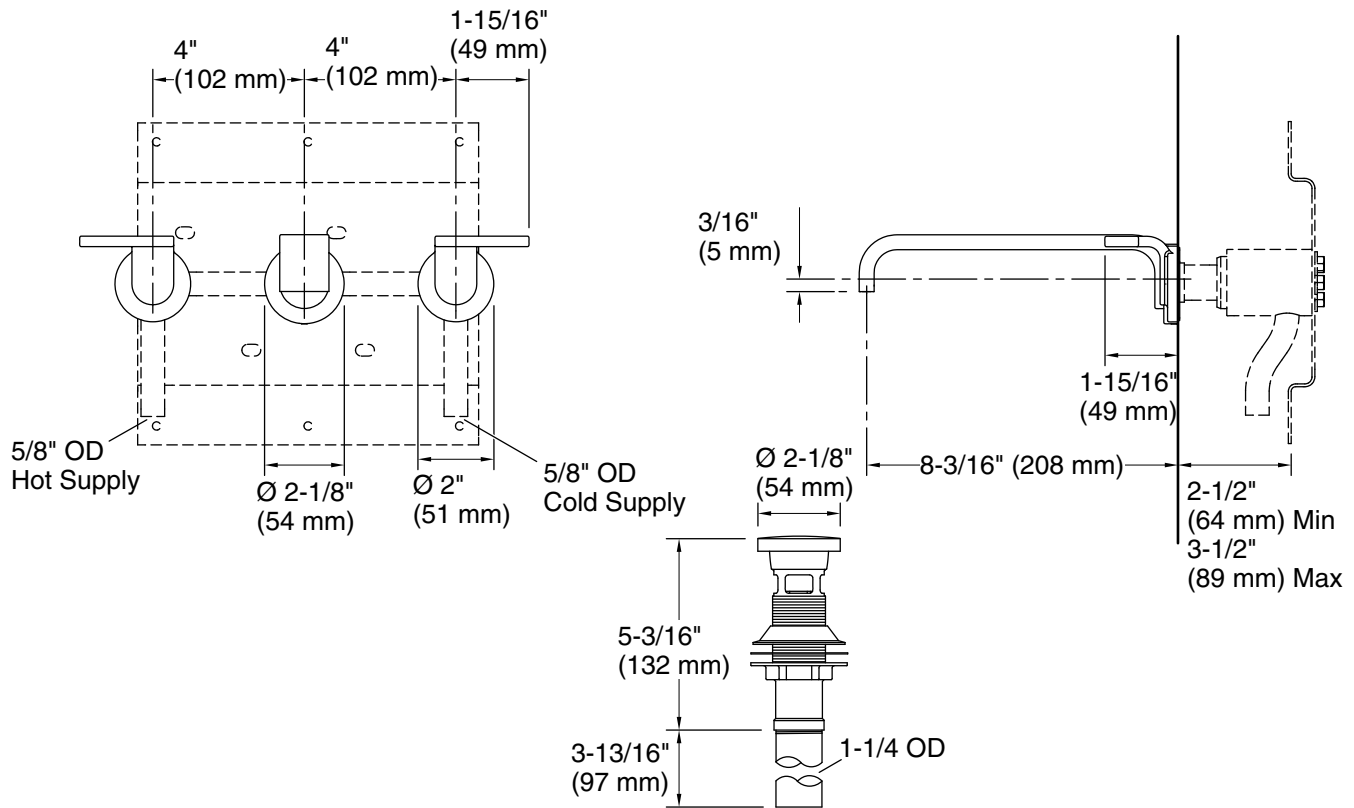

KALLISTA

Guise™ by KALLISTA
 Wall Mount Widespread Sink Faucet, Lever
 Handles
 P34236-LV

Technical Information

All product dimensions are nominal.

Faucet flow rate: 1.2 gal/min (4.5 l/min)

Drain included: Yes
 Drain with overflow: Yes

Spout:
 Spout reach: 8-1/4" (209 mm)

Notes

Install this product according to the installation instructions.

ADA, OBC, CSA B651 compliant when installed to the specific requirements of these regulations.