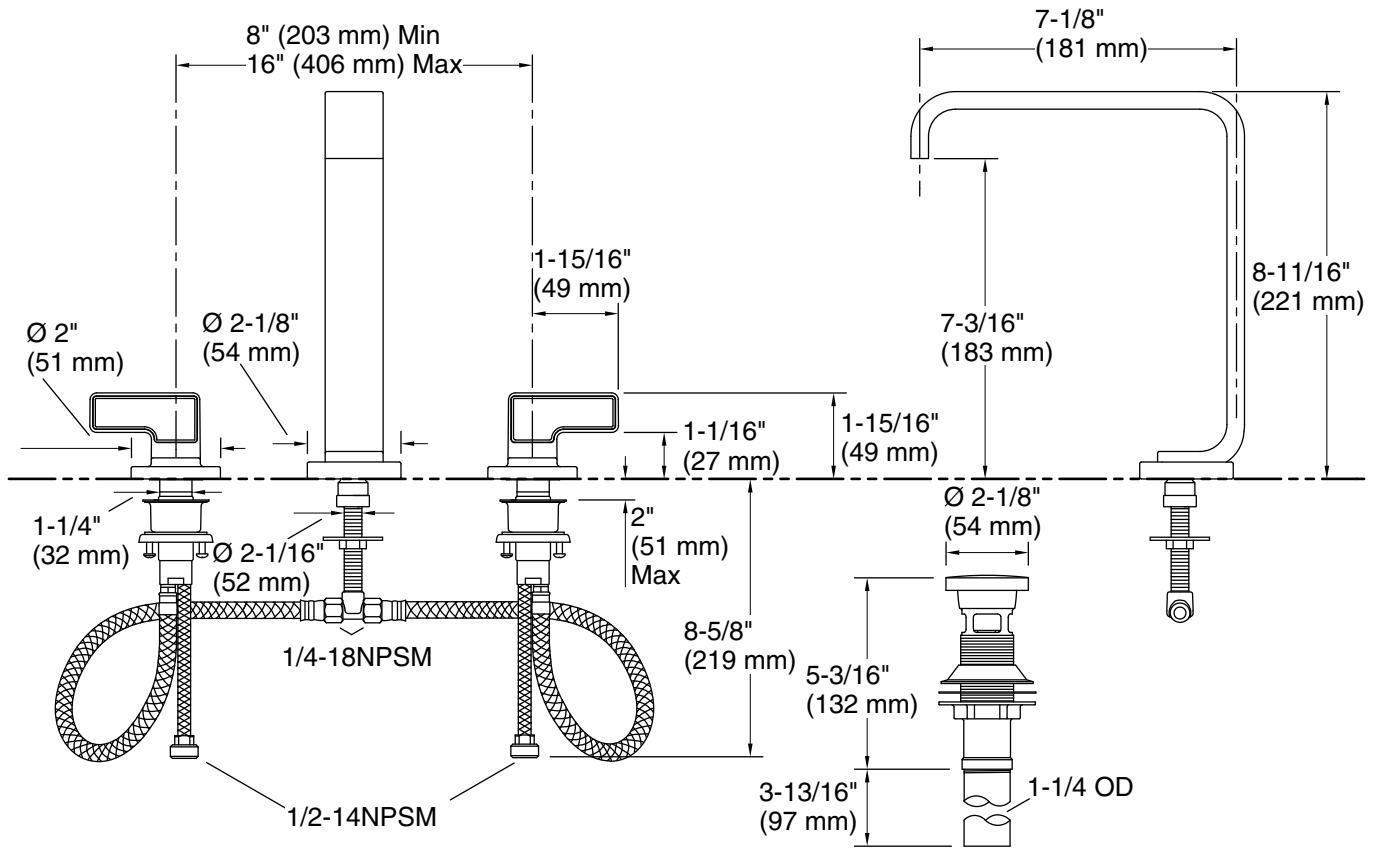

### Features

- High-quality metal construction for durability and reliability
- Widespread sink faucet for 8" – 16" (203 – 406 mm) centers
- 1.2 gpm (4.5 lpm) maximum flow rate
- Includes soft-touch drain
- Laminar flow

### Technical Information

All product dimensions are nominal.

Faucet flow rate: 1.2 gal/min (4.5 l/min)

Drain included: Yes

Drain with overflow: Yes

### Spout:

Spout reach: 7-1/8" (181 mm)