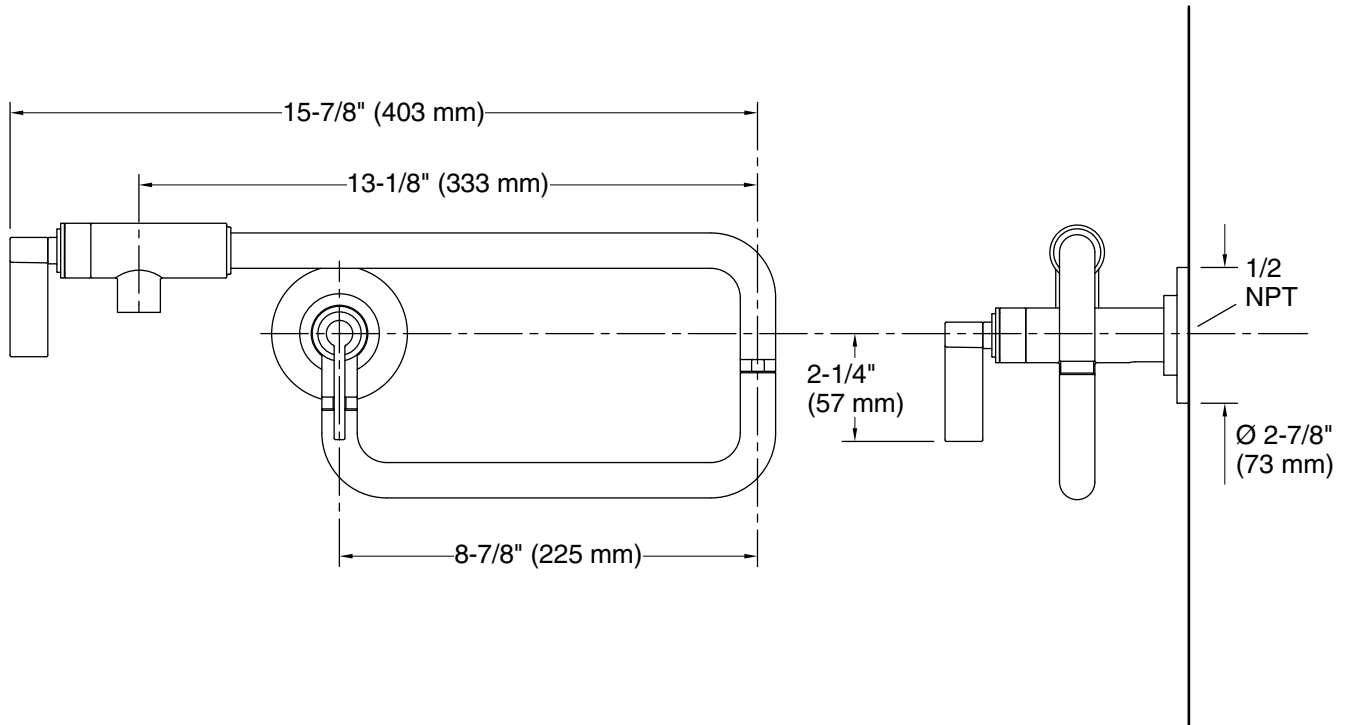

### Features

- High-quality solid-brass construction for durability and reliability
- Wall-mount installation
- 22" (559 mm) reach capability

## Technical Information

All product dimensions are nominal.

Faucet flow rate: 3.2 gal/min (12.1 l/min)