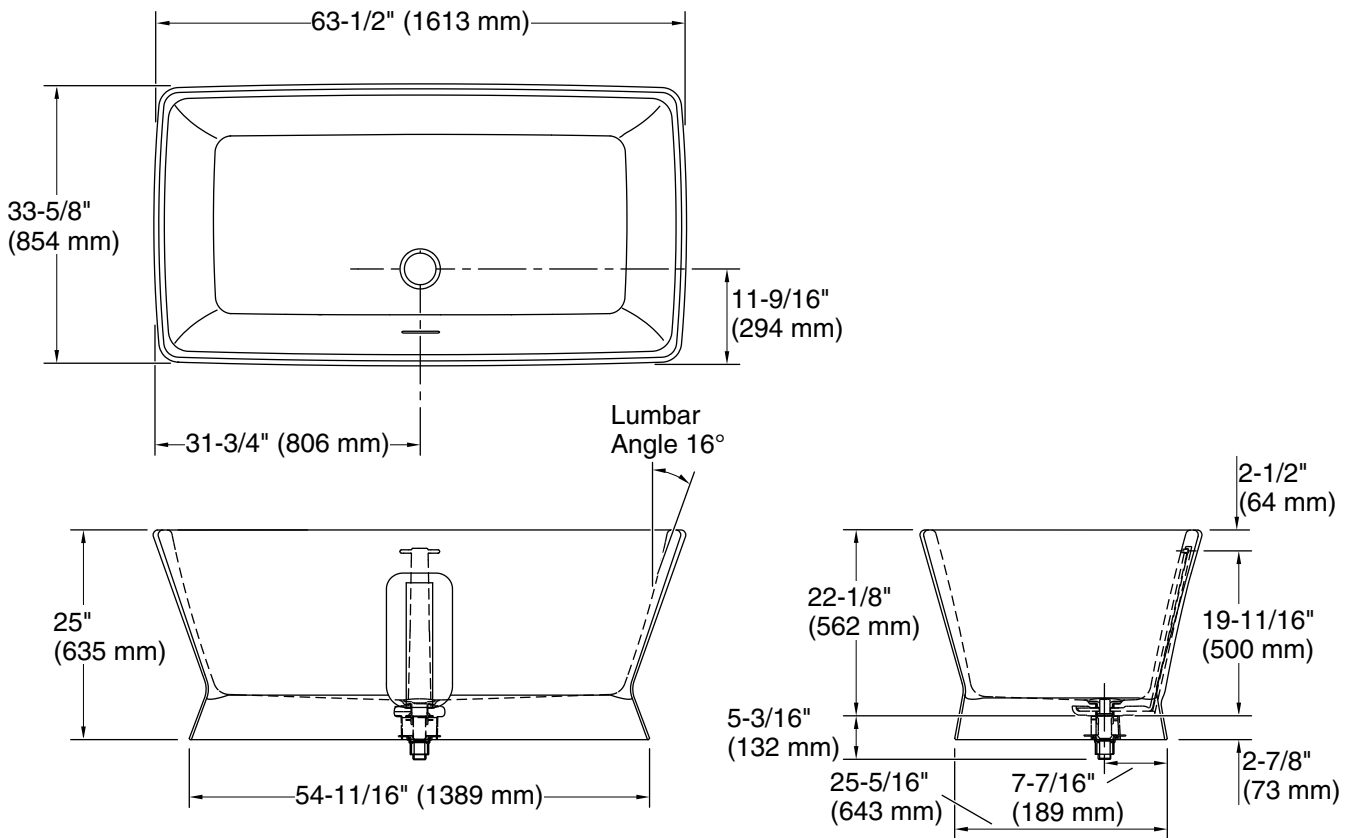

Features

- A selection of products within this collection is in stock and ready to ship. Please visit kallista.com/readytoship for the complete list of Ready-to-Ship products and finishes
- Constructed of cast stone
- 63-7/16" (1611 mm) total length
- 33-9/16" (852 mm) total width
- 25" (635 mm) total height
- Center side drain
- Brass drain and material-matched cover included

Technical Information

All product dimensions are nominal.

Drain location:	Center
Basin area, bottom:	49-5/16" x 21-1/2" (1252 mm x 546 mm)
Basin area, top:	59-7/8" x 29-13/16" (1520 mm x 757 mm)
Weight:	573.2 lbs (260 kg)
Water depth:	17-5/8" (448 mm)
Water capacity:	97.92 gal (370.7 L)

Notes

Measure your actual product for rough-in details.

Install this product according to the installation instructions.

The hot water supply should be 70% of the capacity of the bath or greater. Installations will vary.