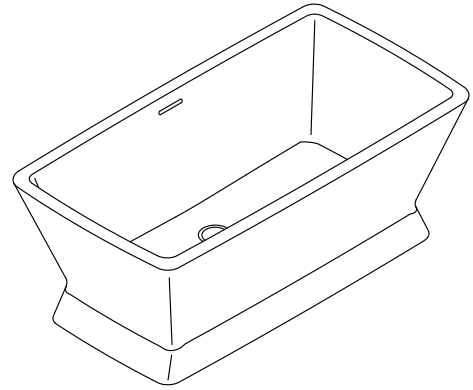

Features

- A selection of products within this collection is in stock and ready to ship. Please visit kallista.com/readytoship for the complete list of Ready-to-Ship products and finishes
- Constructed of cast stone
- 63-7/16" (1611 mm) total length
- 33-9/16" (852 mm) total width
- 25" (635 mm) total height
- Center side drain
- Brass drain and material-matched cover included

Recommended Products/Accessories

- P24418-00 Freestanding Bath Faucet, Less Handshower
- P34401-00 Towel Bar, 24"
- P24843-00 Wand Dual-Function Handshower with Hose

Codes/Standards

CSA B45.5/IAPMO Z124

KALLISTA® Five-Year Limited Warranty

Technical Information

All product dimensions are nominal.

Drain location:	Center
Basin area, bottom:	49-5/16" x 21-1/2" (1252 mm x 546 mm)
Basin area, top:	59-7/8" x 29-13/16" (1520 mm x 757 mm)
Weight:	573.2 lbs (260 kg)
Water depth:	17-5/8" (448 mm)
Water capacity:	97.92 gal (370.7 L)