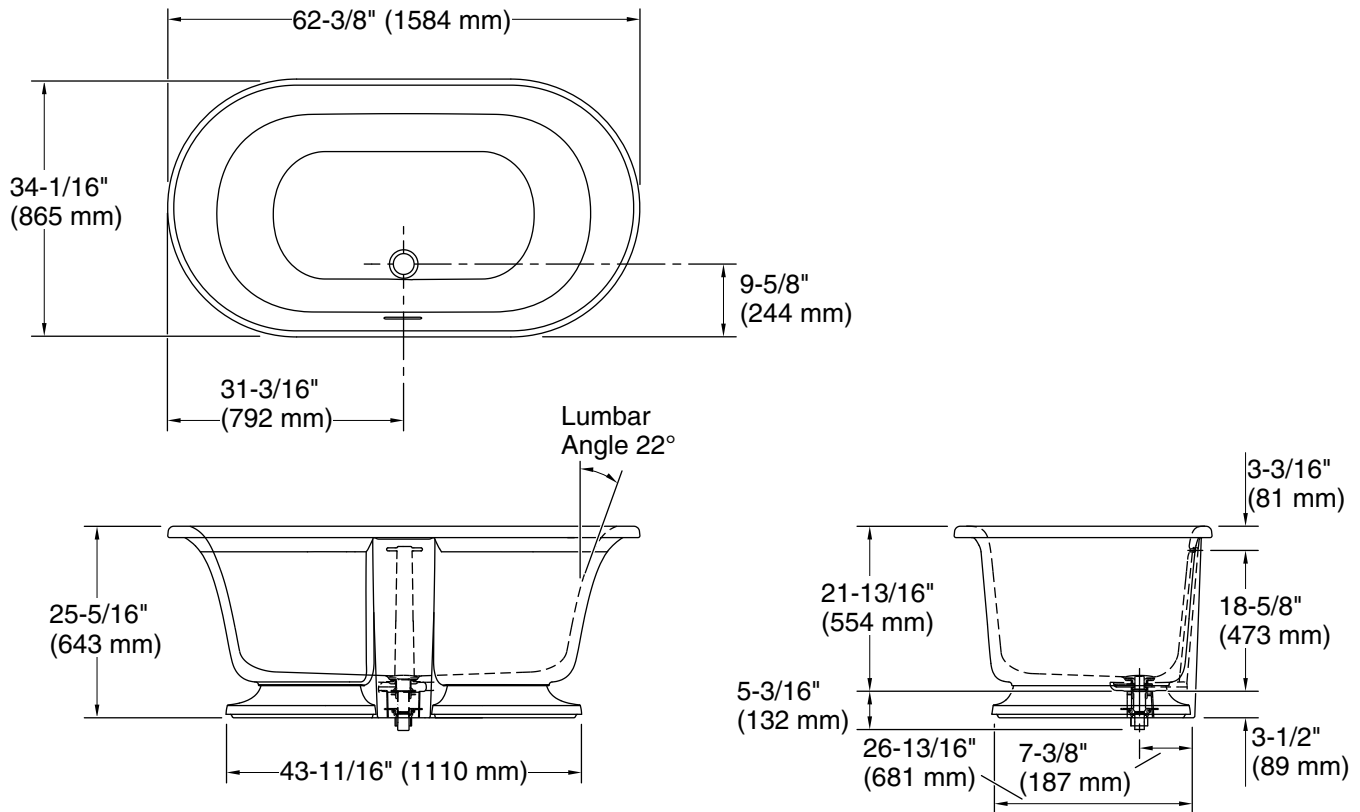

KALLISTA®

Per Se®
Oval Freestanding Bathtub
P33961-00

Features

- Constructed of cast stone
- 62-3/8" (1584 mm) total length
- 34-1/16" (865 mm) total width
- 25-5/16" (643 mm) total height
- Center side drain
- Brass drain and material-matched cover included

Recommended Products/Accessories

- P24713-00 Freestanding Bath Faucet, Less Handshower
- P34701-00 Towel Bar, 18"
- P34700-00 Towel Bar, 24"
- P24761-00 Handshower with Hose

Codes/Standards

CSA B45.5/IAPMO Z124

Technical Information

All product dimensions are nominal.

Drain location:	Center
Basin area, bottom:	44-3/8" x 24-3/8" (1127 mm x 619 mm)
Basin area, top:	60-9/16" x 32-5/16" (1538 mm x 820 mm)
Weight:	394.63 lbs (179 kg)
Water depth:	16-1/2" (419 mm)
Water capacity:	72.51 gal (274.5 L)

Notes

Measure your actual product for rough-in details.

Install this product according to the installation instructions.

The hot water supply should be 70% of the capacity of the bath or greater. Installations will vary.