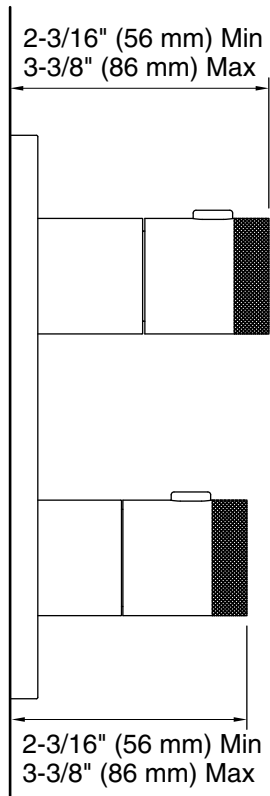

KALLISTA®

Aileron™ by CRISTINA Rubinetterie Aileron™ Stacked 1-Outlet Thermostatic Trim P33494-00

Features

- High-quality solid-brass construction for durability and reliability
- Intricate knurling detail
- Thermostatic and diverting functions on one trim plate
- Button activation required for temperatures between 100° – 107°F (37.7° – 41.6°C)
- Precise temperature setting capability
- Integral shut-off valve stops
- Required rough-in sold separately

Required Products/Accessories

For wall-mount installation

P32999-00 Stacked Thermostatic Shower Trim Rough In

Recommended Products/Accessories

P32939-00 Modern Round Showerhead with Arm

P33004-00 Aileron™ 24" Towel Bar

Technical Information
All product dimensions are nominal.

Notes
Install this product according to the installation instructions.