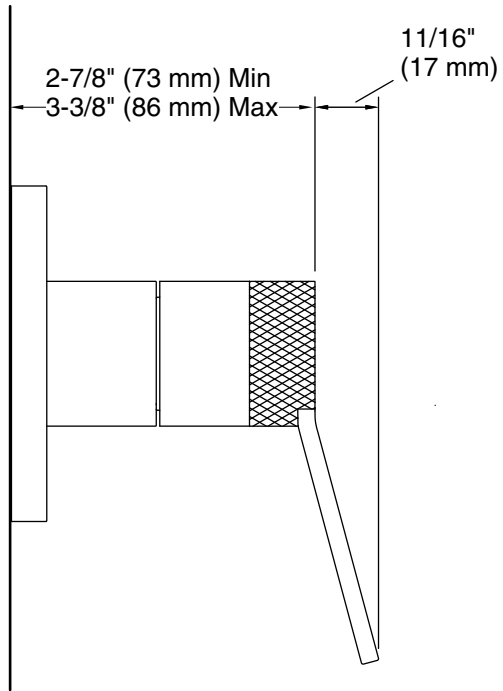

Technical Information

All product dimensions are nominal.

Notes

Install this product according to the installation instructions.

ADA, OBC, CSA B651 compliant when installed to the specific requirements of these regulations.