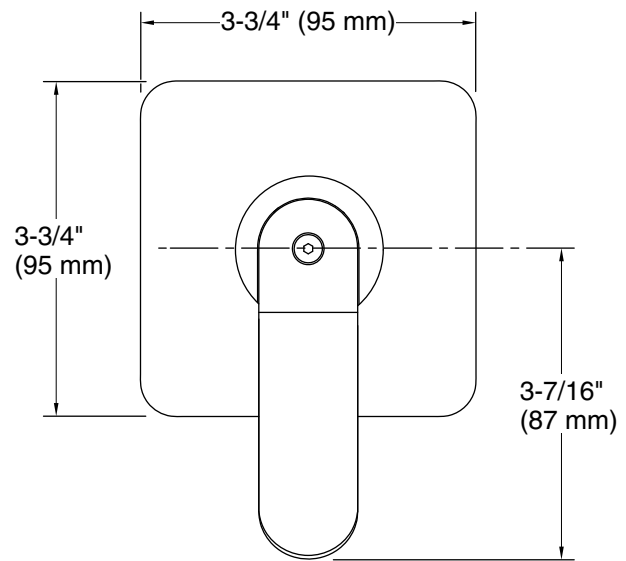

Technical Information

All product dimensions are nominal.

Notes

Install this product according to the installation instructions.

ADA, OBC, CSA B651 compliant when installed to the specific requirements of these regulations.