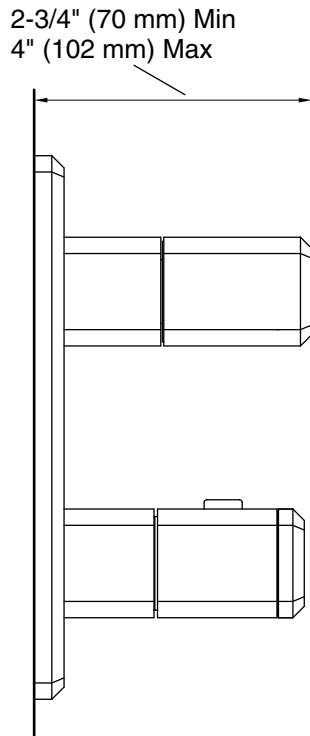

KALLISTA®

Bezel™ by CRISTINA Rubinetterie
Bezel™ Stacked 3-Outlet Thermostatic Trim
P33365-00

Technical Information
All product dimensions are nominal.

Notes
Install this product according to the installation instructions.