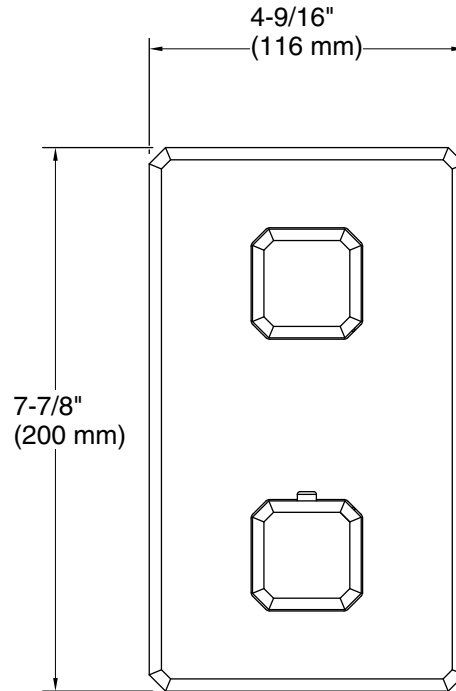

KALLISTA®

Bezel™ by CRISTINA Rubinetterie
Bezel™ Stacked 3-Outlet Thermostatic Trim
P33365-00

Technical Information
All product dimensions are nominal.

Notes
Install this product according to the installation instructions.