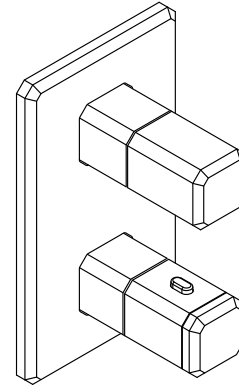

KALLISTA®

Bezel™ by CRISTINA Rubinetterie Bezel™ Stacked 3-Outlet Thermostatic Trim P33365-00

Features

- High-quality solid-brass construction for durability and reliability
- Faceted knob handle design with precision alignment
- Thermostatic and diverting functions on one trim plate
- Eco-friendly diverter easily switches water flow from one function to another
- High temperature limit button
- Button activation required for temperatures between 100° – 107°F (37.7° – 41.6°C)
- Precise temperature setting capability
- Required rough-in sold separately

Required Products/Accessories

For wall-mount installation

P32999-00 Stacked Thermostatic Shower Trim Rough In

Recommended Products/Accessories

P32938-00 Modern Square Showerhead with Arm

P33298-00 Modern Square 7" Raindome

P32965-00 Modern Square Handshower with Hose

P33385-00 Modern Square Wall Bracket with Integrated Supply

Codes/Standards

ASME A112.18.1/CSA B125.1

KALLISTA® Five-Year Limited Warranty

See website for detailed warranty information.

Available Colors/Finishes

Color tiles intended for reference only.

Color	Code	Description
	CP	Polished Chrome
	BLH	Blush Brass
	BN	Brushed Nickel
	BGP	Brushed Graphite
	2MB	Brushed Moderne Brass
	PGP	Polished Graphite

1-888-4-KALLISTA (1-888-452-5547)

Kallista reserves the right to make revisions without notice to product specifications.

For the most current Specification Sheet, go to www.kallista.com.

3-19-2025 20:56 - US/CA