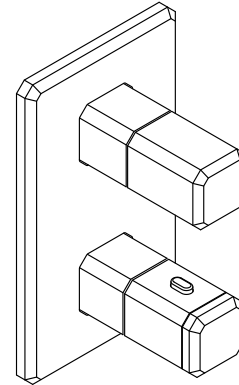

KALLISTA®

Bezel™ by CRISTINA Rubinetterie Bezel™ Stacked 1-Outlet Thermostatic Trim P33363-00

Features

- High-quality solid-brass construction for durability and reliability
- Faceted knob handle design with precision alignment
- Thermostatic and diverting functions on one trim plate
- Button activation required for temperatures between 100° – 107°F (37.7° – 41.6°C)
- Precise temperature setting capability
- Required rough-in sold separately

Required Products/Accessories

For wall-mount installation

P32999-00 Stacked Thermostatic Shower Trim Rough In

Recommended Products/Accessories

P32938-00 Modern Square Showerhead with Arm

P32743-00 Bezel™ 24" Towel Bar

P32746-00 Bezel™ Toilet Paper Holder

P32745-00 Bezel™ Robe Hook

Codes/Standards

ASME A112.18.1/CSA B125.1

KALLISTA® Five-Year Limited Warranty

See website for detailed warranty information.

Available Colors/Finishes

Color tiles intended for reference only.

Color	Code	Description
	CP	Polished Chrome
	BLH	Blush Brass
	2MB	Brushed Moderne Brass
	BN	Brushed Nickel
	BGP	Brushed Graphite
	PGP	Polished Graphite

1-888-4-KALLISTA (1-888-452-5547)

Kallista reserves the right to make revisions without notice to product specifications.

For the most current Specification Sheet, go to www.kallista.com.

3-19-2025 20:50 - US/CA