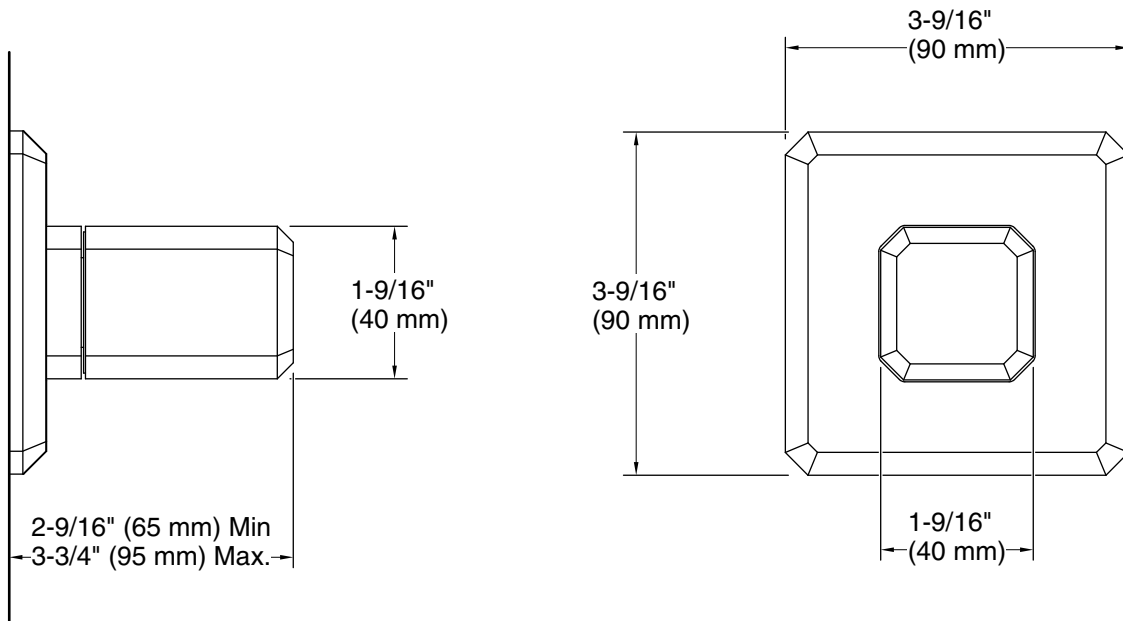

KALLISTA®

Bezel™ by CRISTINA Rubinetterie
Bezel™ Eco Transfer Trim, White Carrara Handle
P33360-WC

Technical Information
All product dimensions are nominal.

Notes
Install this product according to the installation instructions.