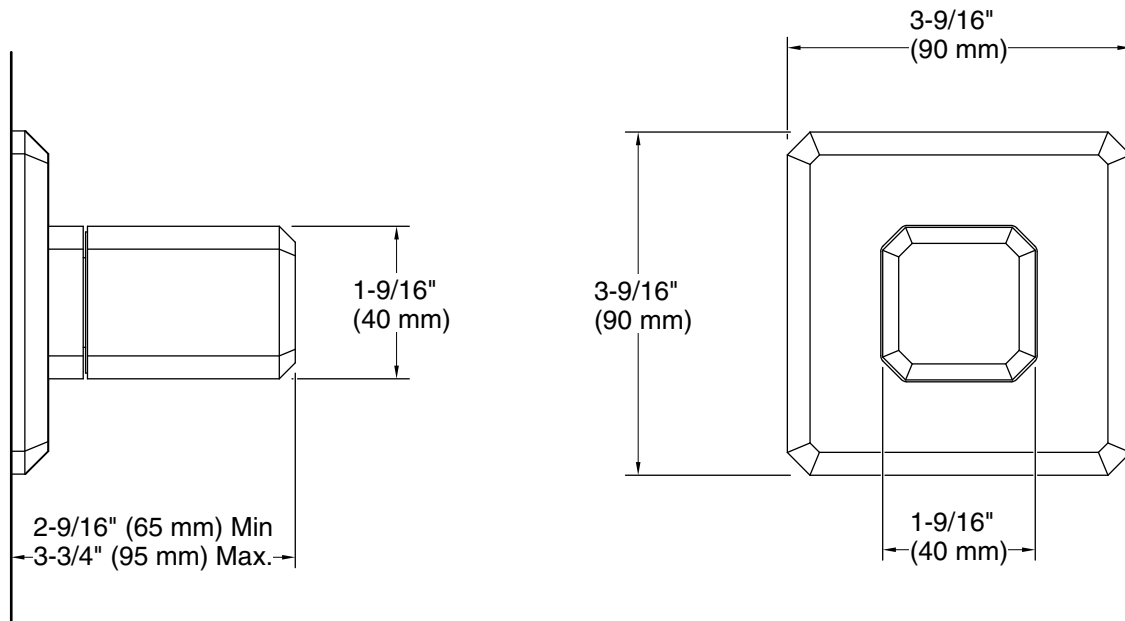

KALLISTA®

Bezel™ by CRISTINA Rubinetterie
Bezel™ Eco Transfer Trim, Nero Marquina Handle
P33360-NM

Technical Information
All product dimensions are nominal.

Notes
Install this product according to the installation instructions.