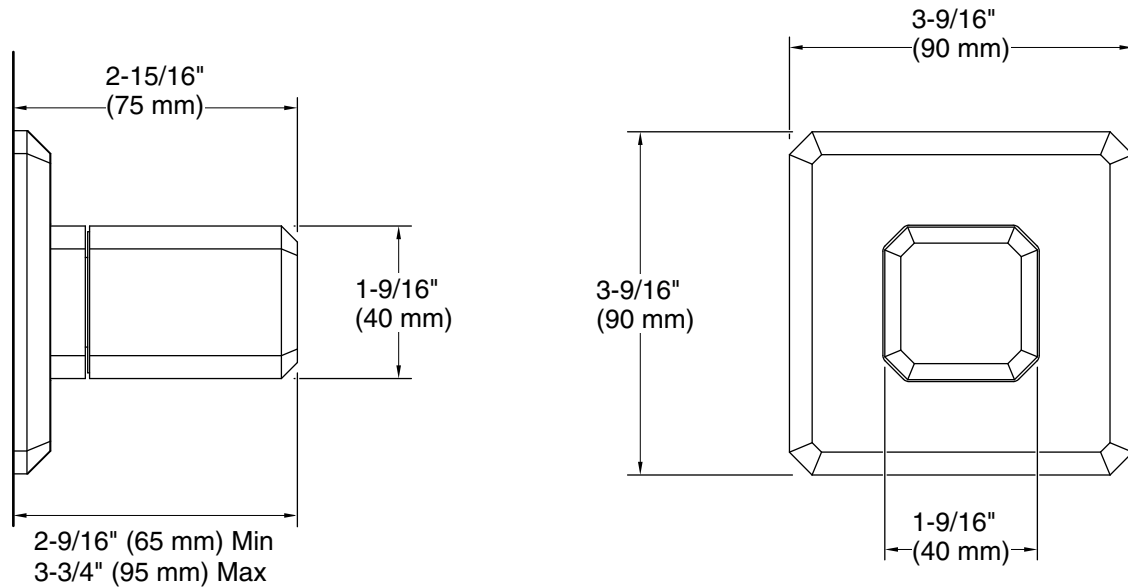

KALLISTA®

Bezel™ by CRISTINA Rubinetterie
Bezel™ Volume Control Trim, White Carrara Handle
P33359-WC

Technical Information

All product dimensions are nominal.

Notes

Install this product according to the installation instructions.