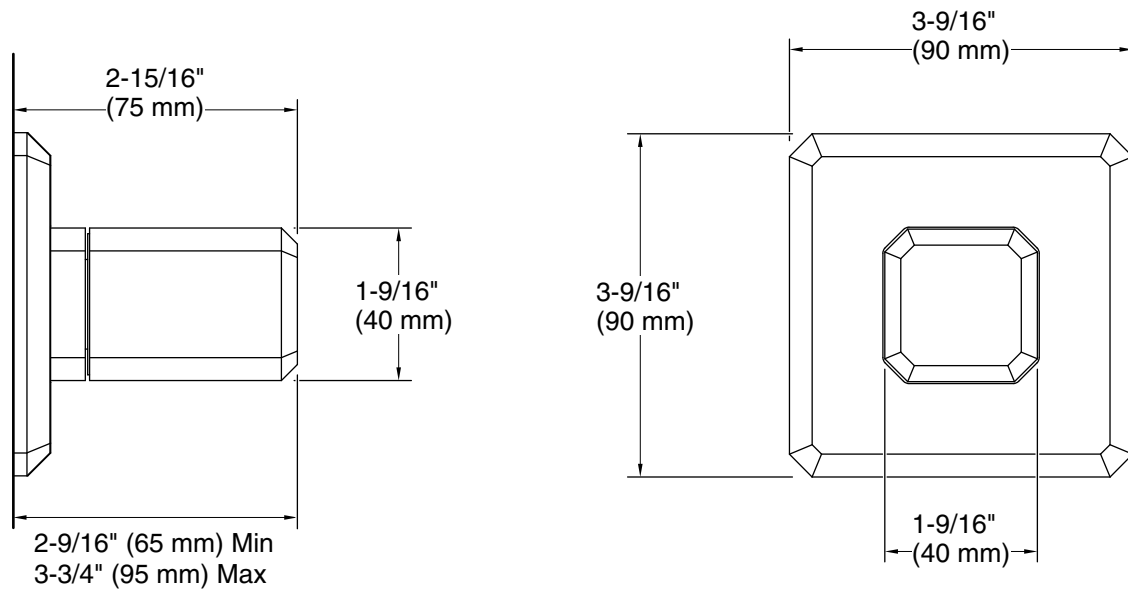

P32938-00 Modern Square Showerhead with Arm

P32936-00 Modern Square 11" Raindome

Codes/Standards

ASME A112.18.1/CSA B125.1

KALLISTA® Five-Year Limited Warranty

See website for detailed warranty information.

KALLISTA®

Bezel™ by CRISTINA Rubinetterie
Bezel™ Volume Control Trim, Nero Marquina
Handle
P33359-NM

Technical Information
All product dimensions are nominal.

Notes
Install this product according to the installation instructions.