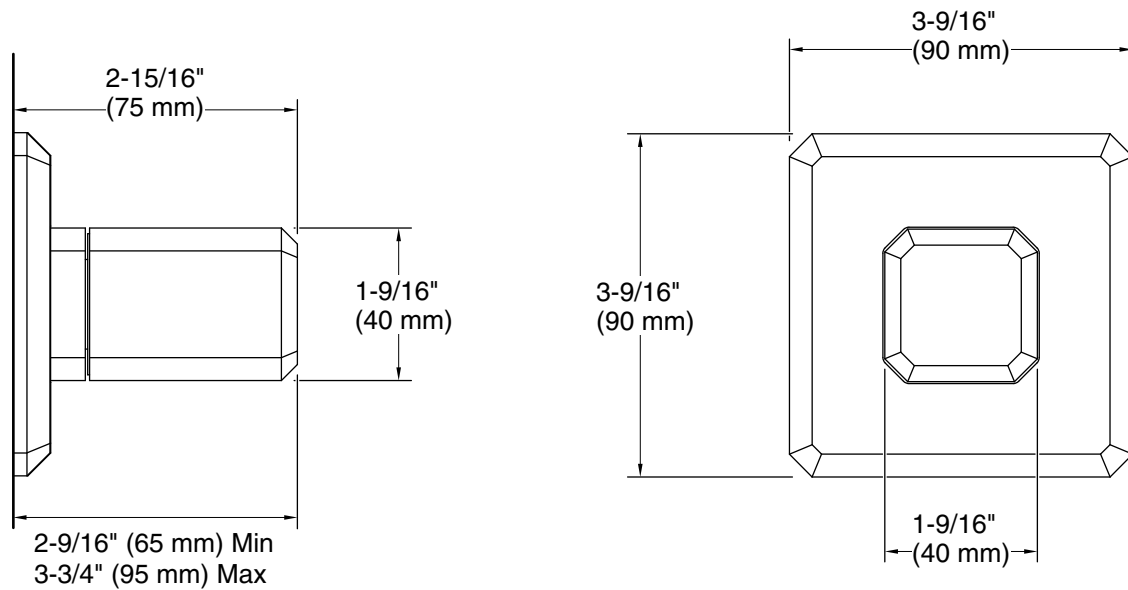

KALLISTA®

Bezel™ by CRISTINA Rubinetterie
Bezel™ Volume Control Trim, Guatemala Stone
Handle
P33359-GTM

Technical Information
All product dimensions are nominal.

Notes
Install this product according to the installation instructions.