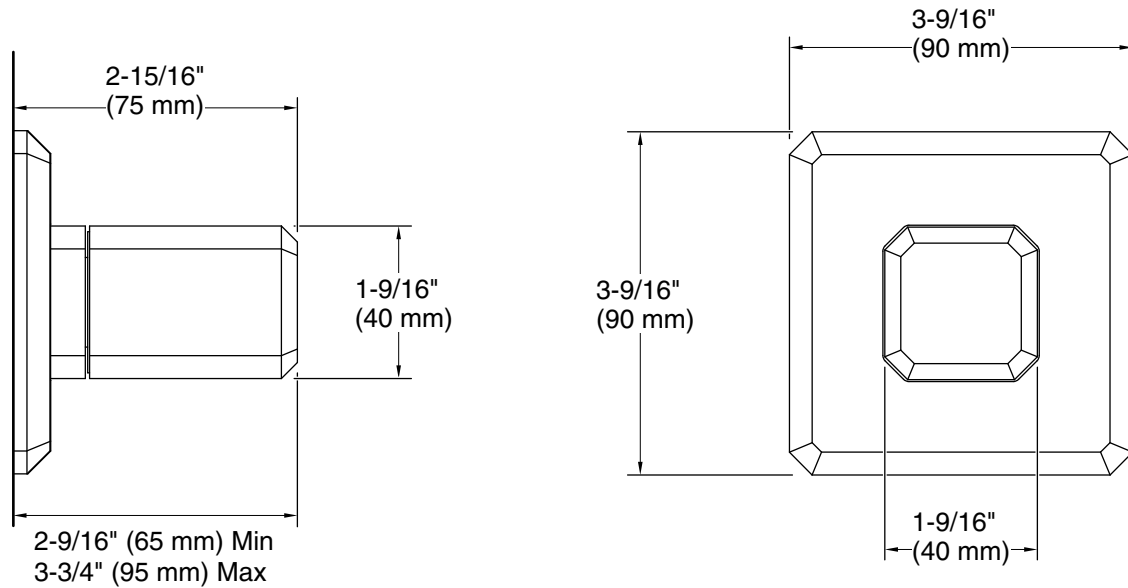

KALLISTA®

Bezel™ by CRISTINA Rubinetteria Bezel™ Volume Control Trim P33359-00

Features

- High-quality solid-brass construction for durability and reliability
- Faceted knob handle design with precision alignment
- Offers a customizable shower experience
- Required rough-in sold separately

P32938-00 Modern Square Showerhead with Arm

P32936-00 Modern Square 11" Raindome

Codes/Standards

ASME A112.18.1/CSA B125.1

KALLISTA® Five-Year Limited Warranty

See website for detailed warranty information.

Technical Information

All product dimensions are nominal.

Notes

Install this product according to the installation instructions.