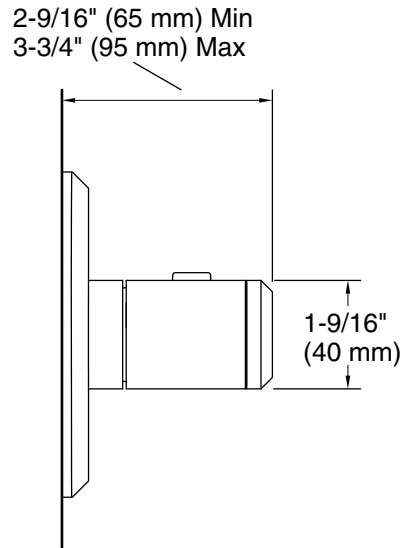

# KALLISTA®

Bezel™ by CRISTINA Rubinetterie  
Bezel™ Thermostatic Trim  
P33358-00

**Technical Information**  
All product dimensions are nominal.

**Notes**  
Install this product according to the installation instructions.