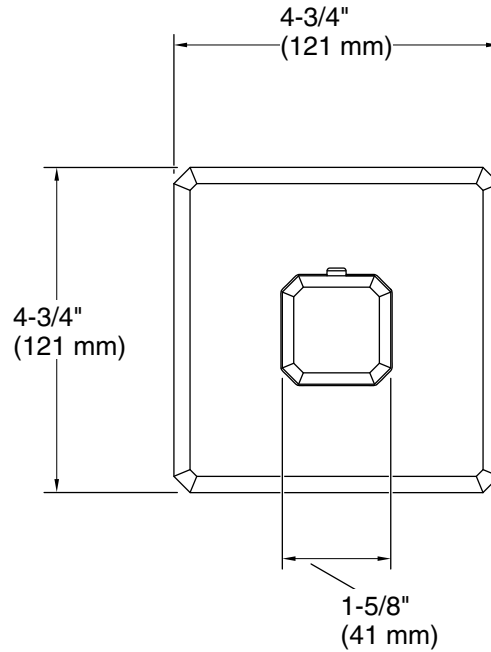

# KALLISTA®

Bezel™ by CRISTINA Rubinetterie  
Bezel™ Thermostatic Trim  
P33358-00

**Technical Information**  
All product dimensions are nominal.

**Notes**  
Install this product according to the installation instructions.