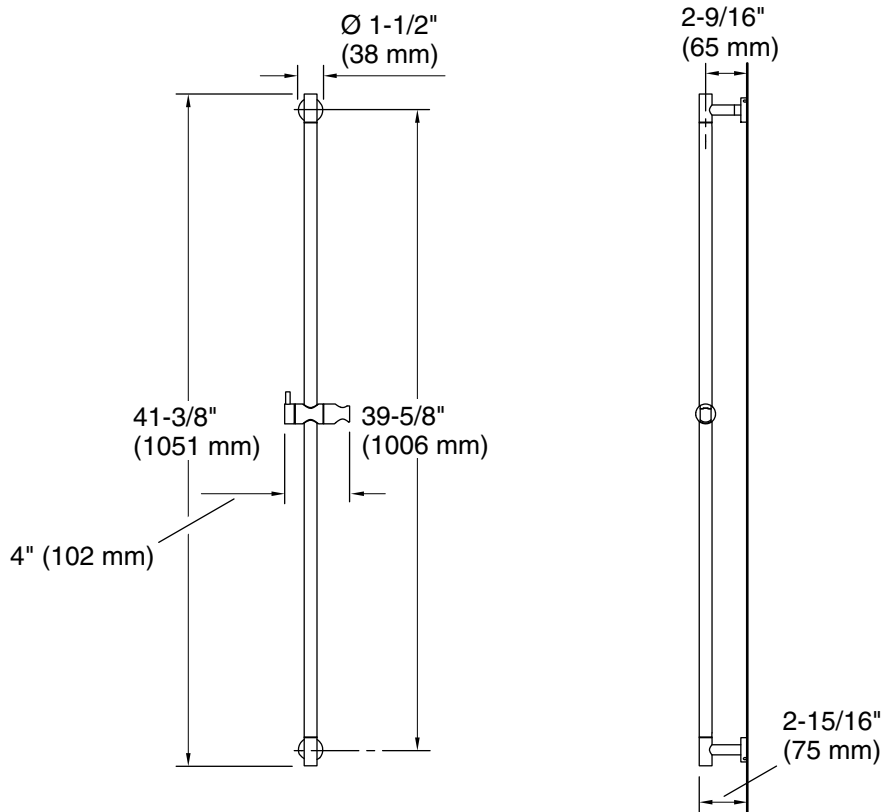

Features

- High-quality solid-brass construction for durability and reliability
- 41-3/8" (1051 mm) total height
- Integrated handshower bracket
- Required handshower sold separately

Recommended Products/Accessories

- P32964-00 Modern Round Handshower with Hose
- P33387-00 Modern Round Wall Supply Elbow

Codes/Standards

None Applicable

KALLISTA® Five-Year Limited Warranty

See website for detailed warranty information.

Technical Information

All product dimensions are nominal.

Notes

Install this product according to the installation instructions.