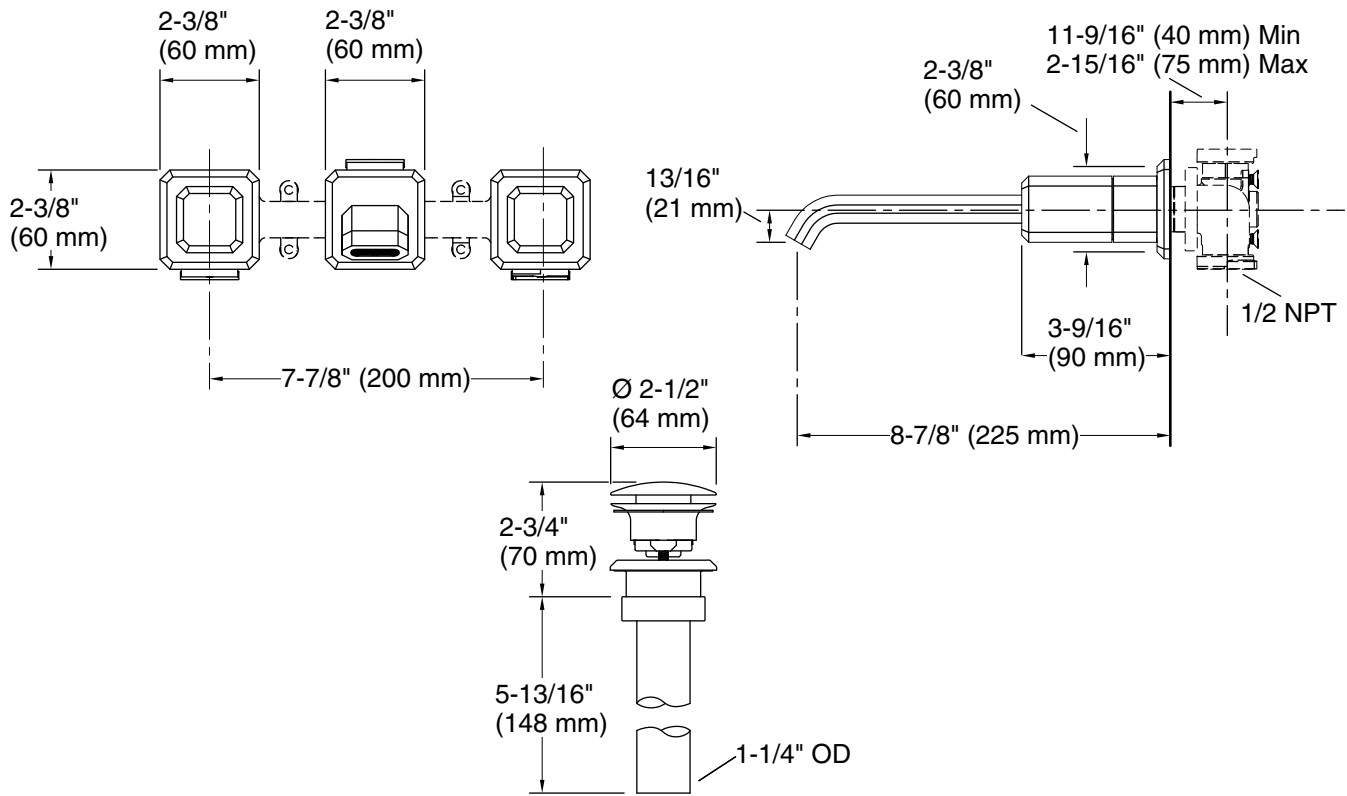

KALLISTA®

Bezel™ by CRISTINA Rubinetterie Bezel™ Wall Mount Widespread Sink Faucet, Elongated Spout, Guatemala Stone Handles P33169-GTM

Technical Information

All product dimensions are nominal.

Faucet flow rate: 1.2 gal/min (4.5 l/min)

Drain included: Yes

Drain with overflow: Yes

Spout:

Spout reach: 8-7/8" (225 mm)

Notes

Install this product according to the installation instructions.