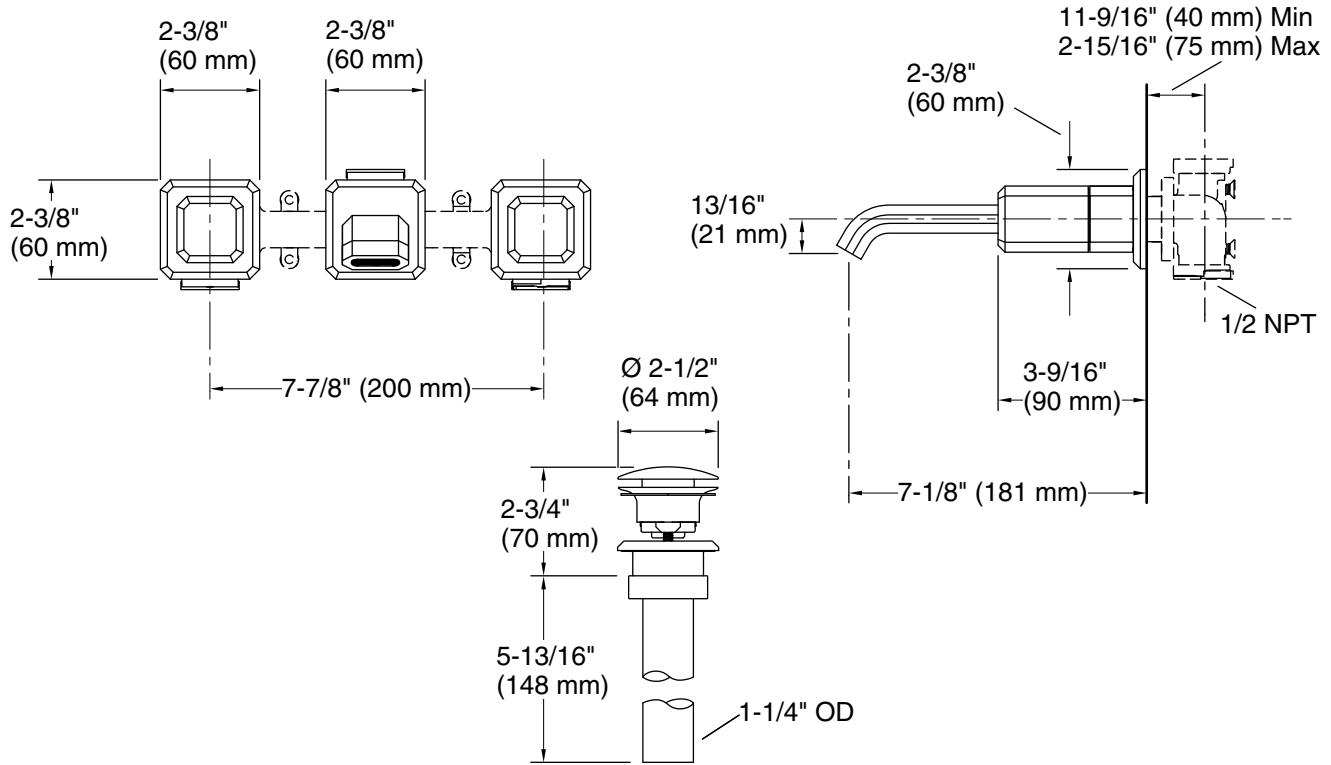

KALLISTA®

Bezel™ by CRISTINA Rubinetterie Bezel™ Wall Mount Widespread Sink Faucet, White Carrara Handles P33168-WC

Features

- High-quality solid-brass construction for durability and reliability
- Italian natural stone handles
- Faceted knob handle design with precision alignment
- Spout reach is 7-1/8" (181 mm)
- 1.2 gpm (4.5 lpm) maximum flow rate
- Includes quiet clicker drain
- Required rough-in sold separately

KALLISTA®

Bezel™ by CRISTINA Rubinetterie Bezel™ Wall Mount Widespread Sink Faucet, White Carrara Handles P33168-WC

Technical Information

All product dimensions are nominal.

Faucet flow rate: 1.2 gal/min (4.5 l/min)

Drain included: Yes

Drain with overflow: Yes

Spout:

Spout reach: $7\text{-}1/8"$ (181 mm)

Notes

Install this product according to the installation instructions.