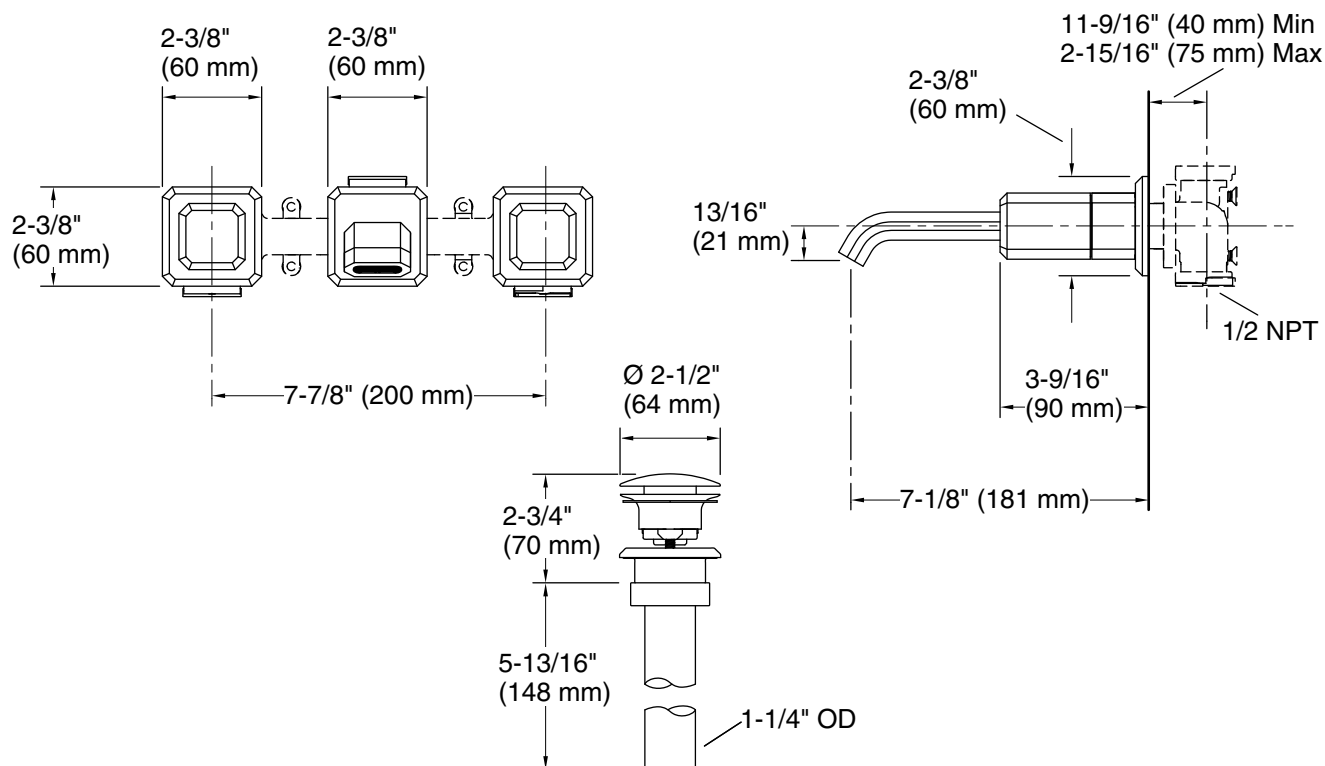

KALLISTA®

Bezel™ by CRISTINA Rubinetterie Bezel™ Wall Mount Widespread Sink Faucet, Nero Marquina Handles P33168-NM

Technical Information

All product dimensions are nominal.

Faucet flow rate: 1.2 gal/min (4.5 l/min)

Drain included: Yes

Drain with overflow: Yes

Spout:

Spout reach: $7\text{-}1/8"$ (181 mm)

Notes

Install this product according to the installation instructions.