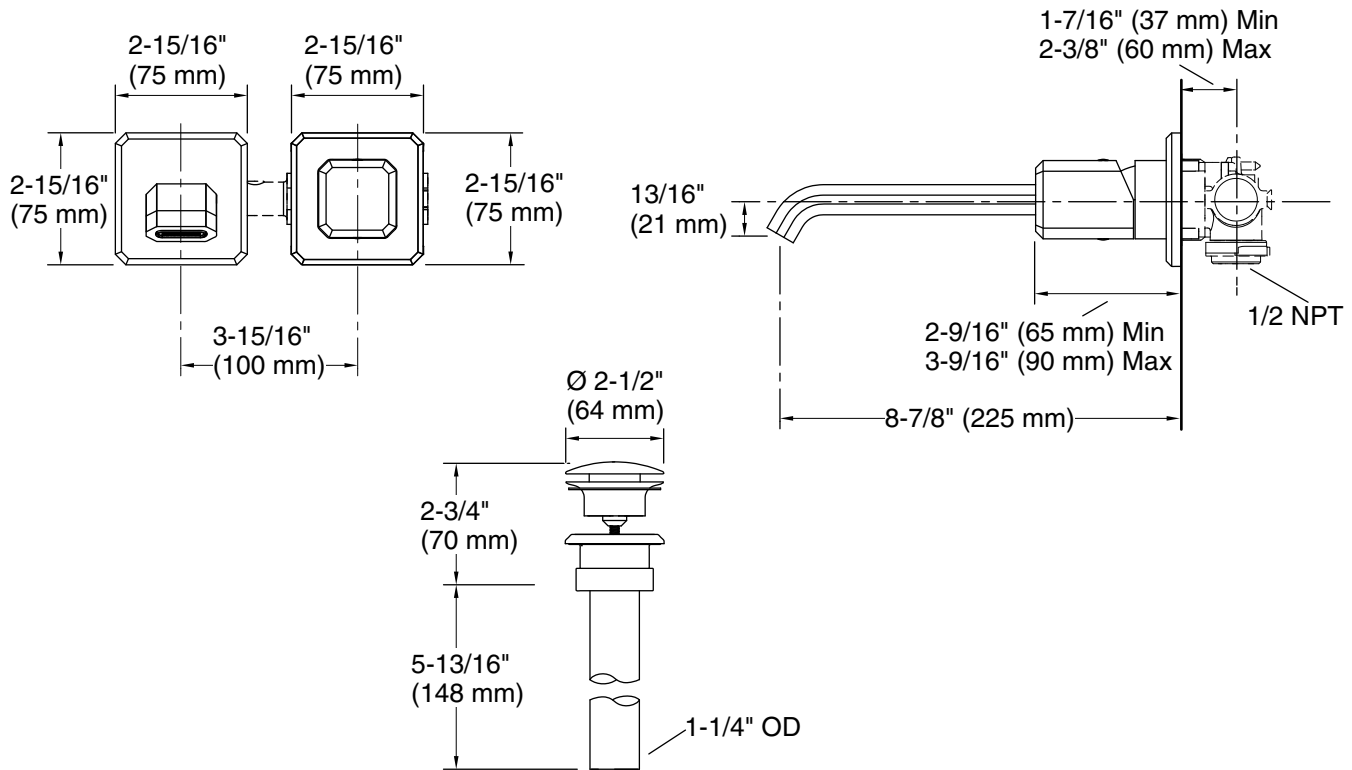

KALLISTA®

Bezel™ by CRISTINA Rubinetterie Bezel™ Wall Mount Single Control Sink Faucet, Elongated Spout, Guatemala Stone Handle P33167-GTM

Technical Information

All product dimensions are nominal.

Faucet flow rate: 1.2 gal/min (4.5 l/min)

Drain included: Yes

Drain with
overflow: Yes

Spout:

Spout reach: 8-7/8" (225 mm)

Notes

Install this product according to the
installation instructions.