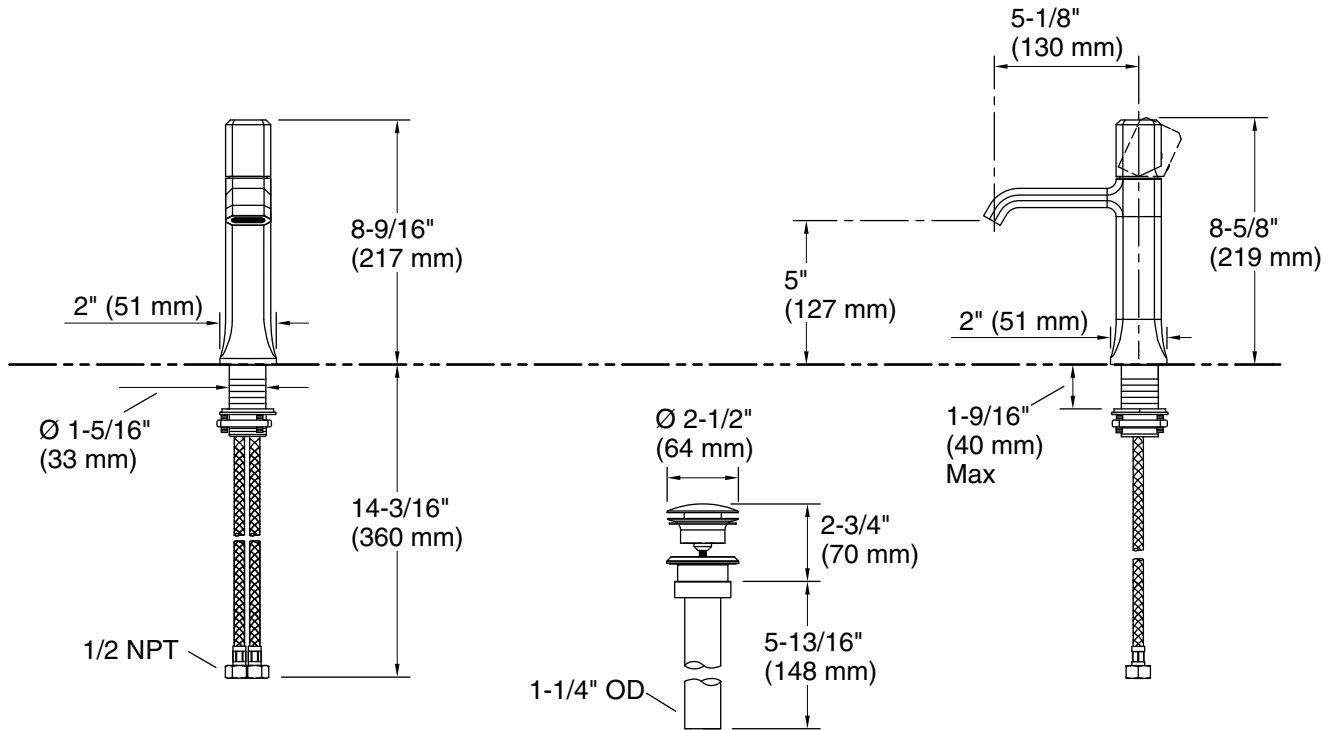

### Features

- High-quality solid-brass construction for durability and reliability
- Italian natural stone handle
- Faceted knob handle design with precision alignment
- Single-hole installation
- 8-9/16" (217 mm) total height
- 5" (127 mm) spout height
- 5-1/8" (130 mm) spout reach
- 1.2 gpm (4.5 lpm) maximum flow rate
- Includes quiet clicker drain

### Technical Information

All product dimensions are nominal.

Faucet flow rate: 1.2 gal/min (4.5 l/min)

Drain included: Yes

Drain with overflow: Yes

Spout:

Spout reach: 5-1/8" (130 mm)