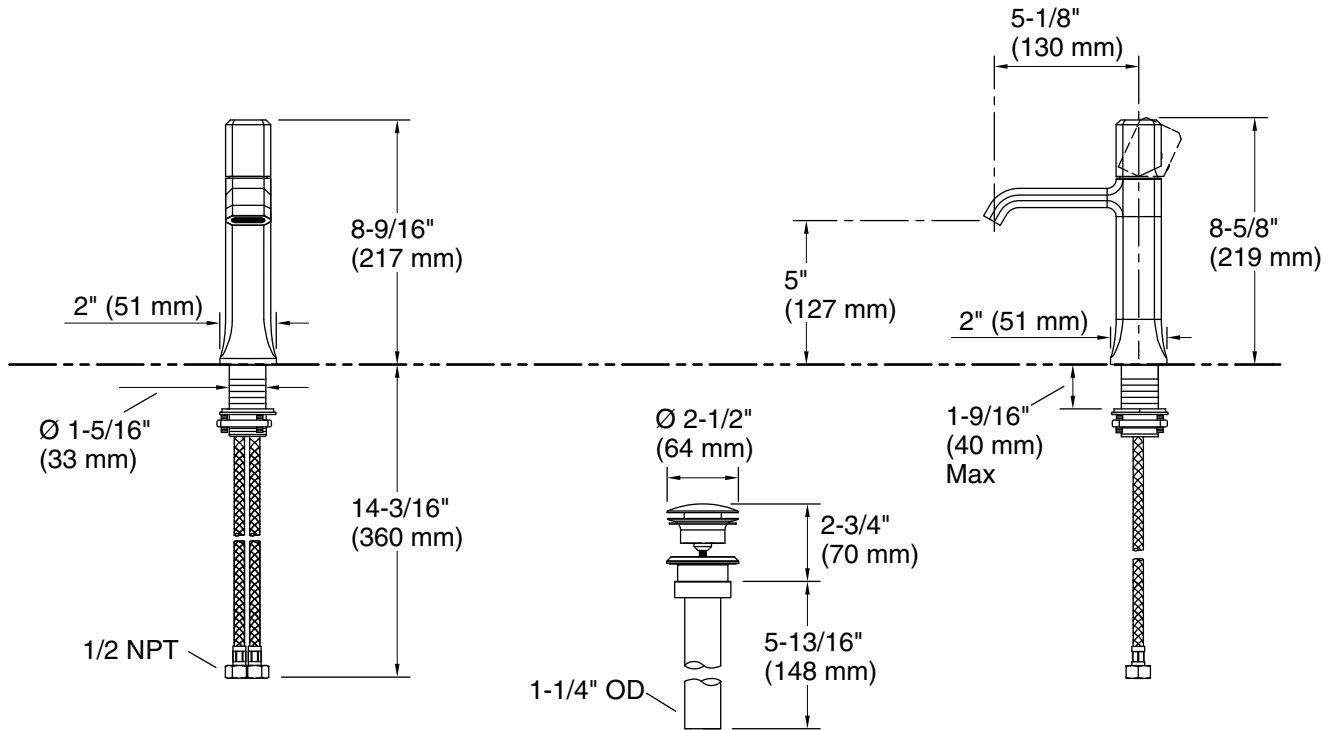

KALLISTA®

Bezel™ by CRISTINA Rubinetterie Bezel™ Single Control Sink Faucet, Guatemala Stone Handle P33165-GTM

Features

- High-quality solid-brass construction for durability and reliability
- Knob handle constructed of natural stone
- Faceted knob handle design with precision alignment
- Single-hole installation
- 8-9/16" (217 mm) total height
- 5" (127 mm) spout height
- 5-1/8" (130 mm) spout reach
- 1.2 gpm (4.5 lpm) maximum flow rate
- Includes quiet clicker drain

KALLISTA®

Bezel™ by CRISTINA RubINETterie
Bezel™ Single Control Sink Faucet, Guatemala
Stone Handle
P33165-GTM

Technical Information

All product dimensions are nominal.

Faucet flow rate: 1.2 gal/min (4.5 l/min)

Drain included: Yes

Drain with overflow: Yes

Spout:

Spout reach: 5-1/8" (130 mm)

Notes

Install this product according to the installation instructions.