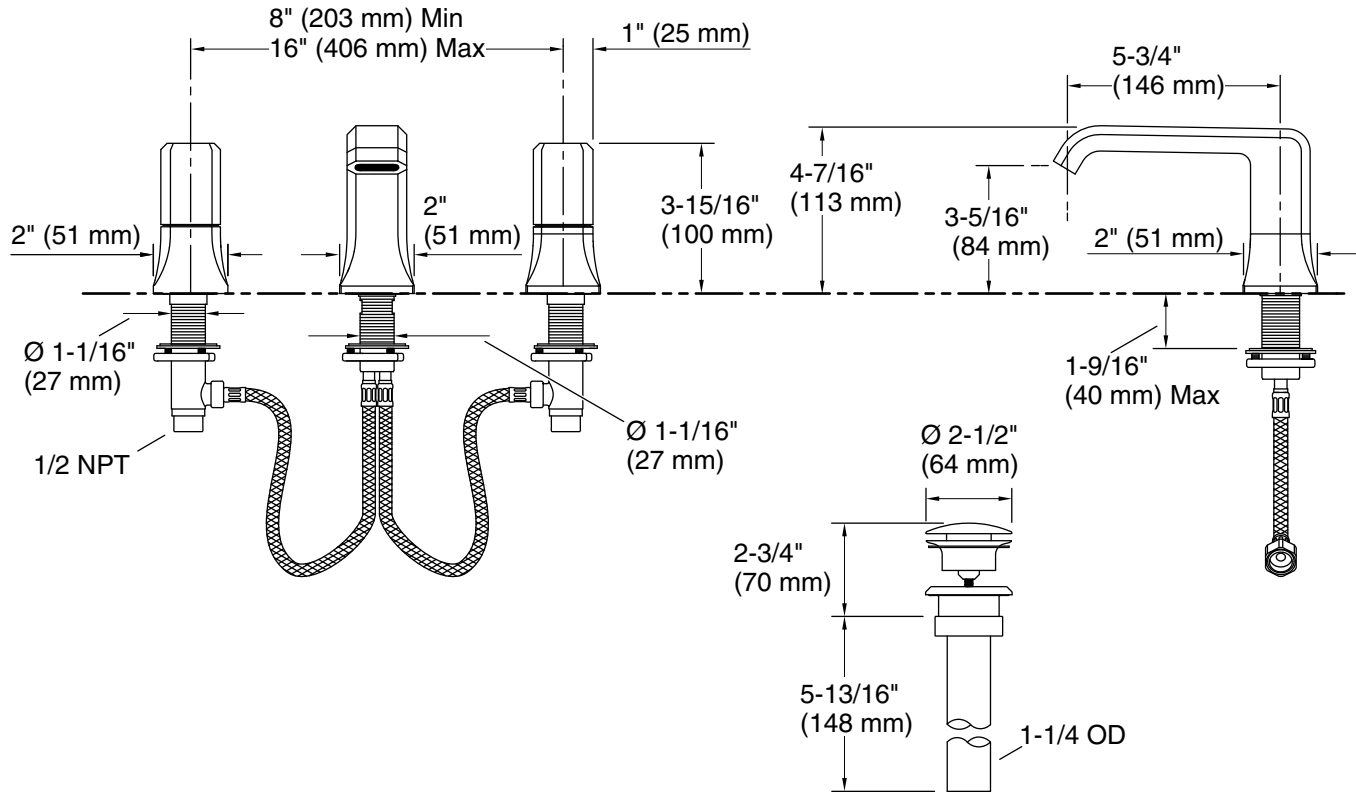

KALLISTA®

Bezel™ by CRISTINA Rubinetterie Bezel™ Widespread Sink Faucet, Nero Marquina Handles P33163-NM

Features

- High-quality solid-brass construction for durability and reliability
- Faceted knob handle design with precision alignment
- Italian natural stone handles
- Widespread sink faucet for 8" – 16" (203 – 406 mm) centers
- 4-7/16" (113 mm) total height
- 3-5/16" (84 mm) spout height
- 5-3/4" (146 mm) spout reach
- 1.2 gpm (4.5 lpm) maximum flow rate
- Includes quiet clicker drain

KALLISTA

Bezel™ by CRISTINA Rubinetterie Bezel™ Widespread Sink Faucet, Nero Marquina Handles P33163-NM

Technical Information

All product dimensions are nominal.

Faucet flow rate: 1.2 gal/min (4.5 l/min)

Drain included: Yes

Drain with overflow: Yes

Spout:

Spout reach: 5-3/4" (146 mm)

Notes

Install this product according to the installation instructions.