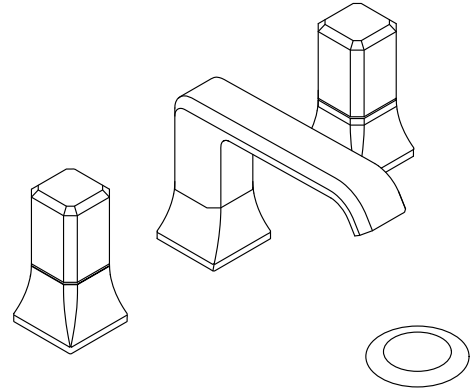

KALLISTA®

Bezel™ by CRISTINA Rubinetterie Bezel™ Widespread Sink Faucet, Nero Marquina Handles P33163-NM

Features

- High-quality solid-brass construction for durability and reliability
- Faceted knob handle design with precision alignment
- Italian natural stone handles
- Widespread sink faucet for 8" – 16" (203 – 406 mm) centers
- 4-7/16" (113 mm) total height
- 3-5/16" (84 mm) spout height
- 5-3/4" (146 mm) spout reach
- 1.2 gpm (4.5 lpm) maximum flow rate
- Includes quiet clicker drain

Recommended Products/Accessories

- P32742-00 Bezel™ 18" Towel Bar
- P32743-00 Bezel™ 24" Towel Bar
- P32744-00 Bezel™ 12" Towel Bar
- P32745-00 Bezel™ Robe Hook
- P32746-00 Bezel™ Toilet Paper Holder

Codes/Standards

KALLISTA

Bezel™ by CRISTINA Rubinetterie Bezel™ Widespread Sink Faucet, Nero Marquina Handles P33163-NM

Technical Information

All product dimensions are nominal.

Faucet flow rate: 1.2 gal/min (4.5 l/min)

Drain included: Yes

Drain with overflow: Yes

Spout:

Spout reach: 5-3/4" (146 mm)

Notes

Install this product according to the installation instructions.