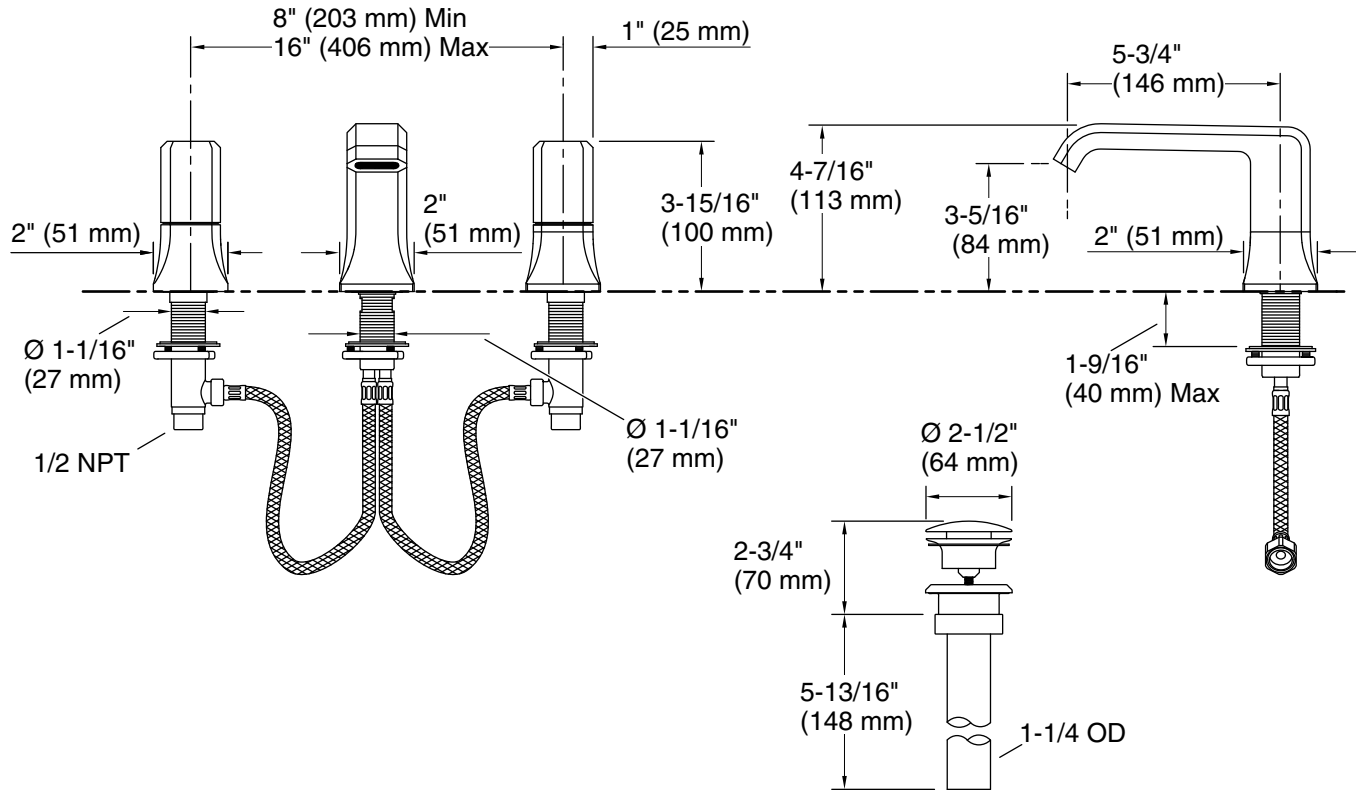

KALLISTA®

Bezel™ by CRISTINA Rubinetterie Bezel™ Widespread Sink Faucet P33163-00

Features

- High-quality solid-brass construction for durability and reliability
- Faceted knob handle design with precision alignment
- Widespread sink faucet for 8" – 16" (203 – 406 mm) centers
- 4-7/16" (113 mm) total height
- 3-5/16" (84 mm) spout height
- 5-3/4" (146 mm) spout reach
- 1.2 gpm (4.5 lpm) maximum flow rate
- Includes quiet clicker drain

KALLISTA

Bezel™ by CRISTINA Rubinetterie Bezel™ Widespread Sink Faucet P33163-00

Technical Information

All product dimensions are nominal.

Faucet flow rate: 1.2 gal/min (4.5 l/min)

Drain included: Yes

Drain with overflow: Yes

Spout:

Spout reach: 5-3/4" (146 mm)

Notes

Install this product according to the installation instructions.