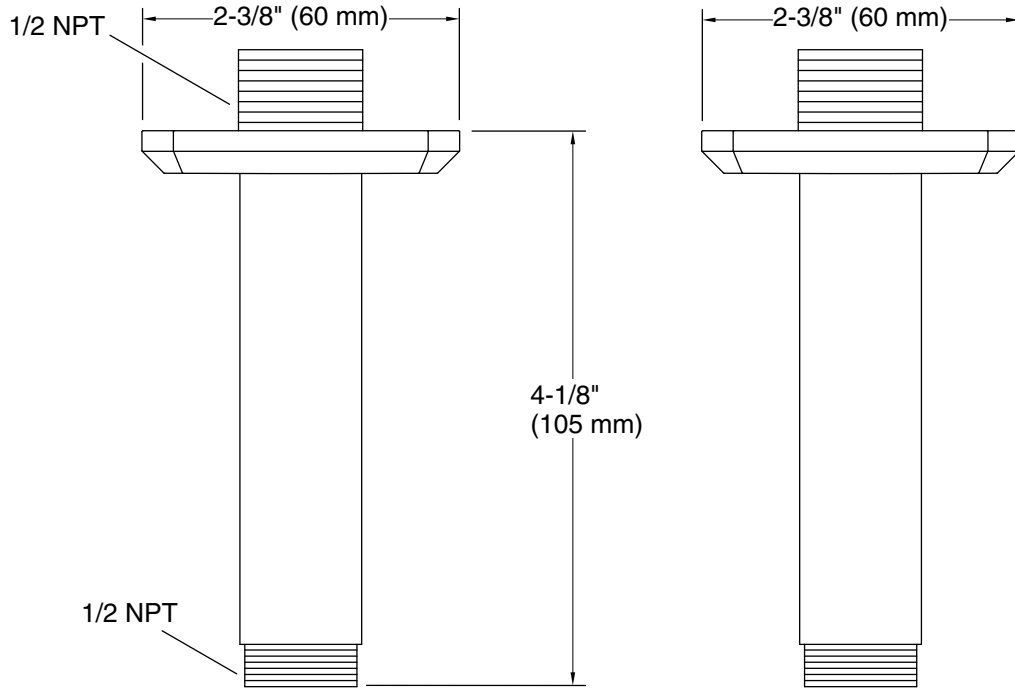

Features

- High-quality solid-brass construction for durability and reliability
- 1/2" NPT connection
- Includes escutcheon

Recommended Products/Accessories

- P32936-00 Modern Square 11" Raindome
- P33298-00 Modern Square 7" Raindome

Technical Information

All product dimensions are nominal.

Notes

Install this product according to the installation instructions.