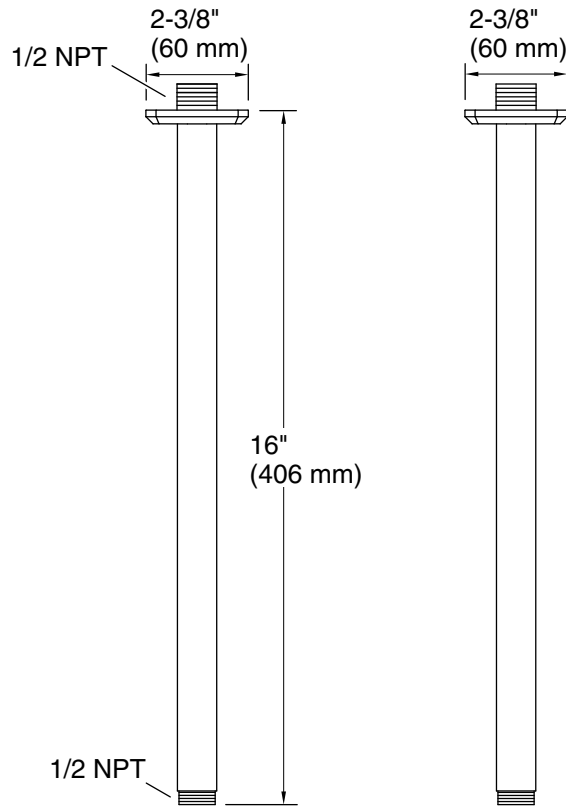

Features

- High-quality solid-brass construction for durability and reliability
- 1/2" NPT connection
- Includes escutcheon

Recommended Products/Accessories

- P32936-00 Modern Square 11" Raindome
- P33298-00 Modern Square 7" Raindome

Codes/Standards

ASME A112.18.1/CSA B125.1

KALLISTA® Five-Year Limited Warranty

See website for detailed warranty information.

Available Colors/Finishes

Color tiles intended for reference only.

Color	Code	Description
	CP	Polished Chrome
	BL	Matte Black
	BLH	Blush Brass
	2MB	Brushed Moderne Brass
	BGP	Brushed Graphite
	BN	Brushed Nickel
	PGP	Polished Graphite

Technical Information
All product dimensions are nominal.

Notes
Install this product according to the installation instructions.