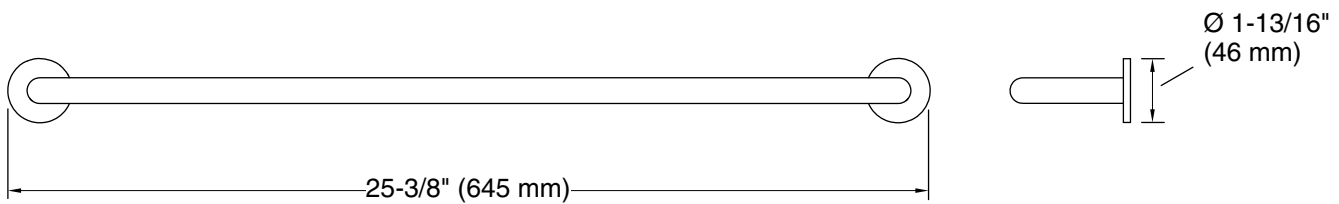

Features

- High-quality solid-brass construction for durability and reliability

Installation

- Includes mounting hardware

Recommended Products/Accessories

- P33003-00 Aileron™ 18" Towel Bar
- P33002-00 Aileron™ 12" Towel Bar
- P33005-00 Aileron™ Robe Hook
- P33006-00 Aileron™ Toilet Paper Holder

KALLISTA®

Aileron™ by CRISTINA Rubinetterie

Aileron™ 24" Towel Bar

P33004-00

Technical Information

All product dimensions are nominal.

Material: Brass

Notes