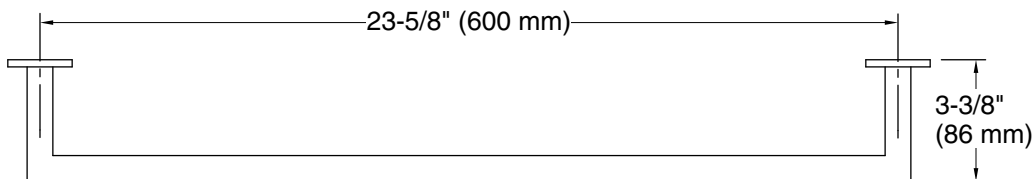

KALLISTA®

Aileron™ by CRISTINA Rubinetterie

Aileron™ 24" Towel Bar

P33004-00

Technical Information

All product dimensions are nominal.

Material: Brass

Notes